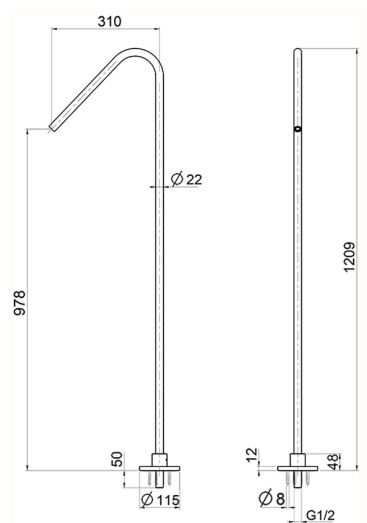

## Standing floor mounted spout XION\_ZA001280

MODEL **ZA001280**

Standing floor mounted spout, 930 mm Length, without mixer, Inox AISI 316L

AVAILABLE FINISHINGS

**D1** D1 Brushed Inox

CHARACTERISTICS

2026-04-04