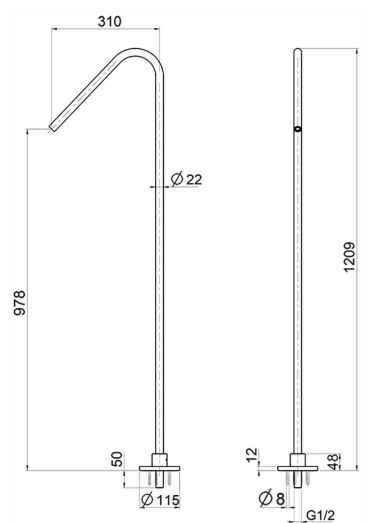

Standing floor mounted spout XION_ZA001280

MODEL **ZA001280**

Standing floor mounted spout, 930 mm Length, without mixer, Inox AISI 316L

AVAILABLE FINISHINGS

D1 D1 Brushed Inox

CHARACTERISTICS

2026-04-28