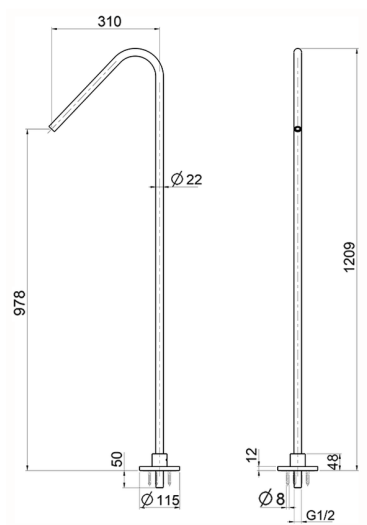

## Standing floor mounted spout XION\_ZA001280

MODEL **ZA001280**

Standing floor mounted spout, 930 mm Length, without mixer, Inox AISI 316L

AVAILABLE FINISHINGS

**D1** D1 Brushed Inox

CHARACTERISTICS

2026-06-25