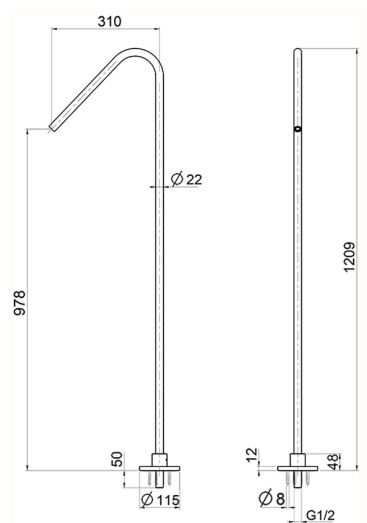

Standing floor mounted spout XION_ZA001280

MODEL **ZA001280**

Standing floor mounted spout, 930 mm Length, without mixer, Inox AISI 316L

AVAILABLE FINISHINGS

D1 D1 Brushed Inox

CHARACTERISTICS

2026-06-05