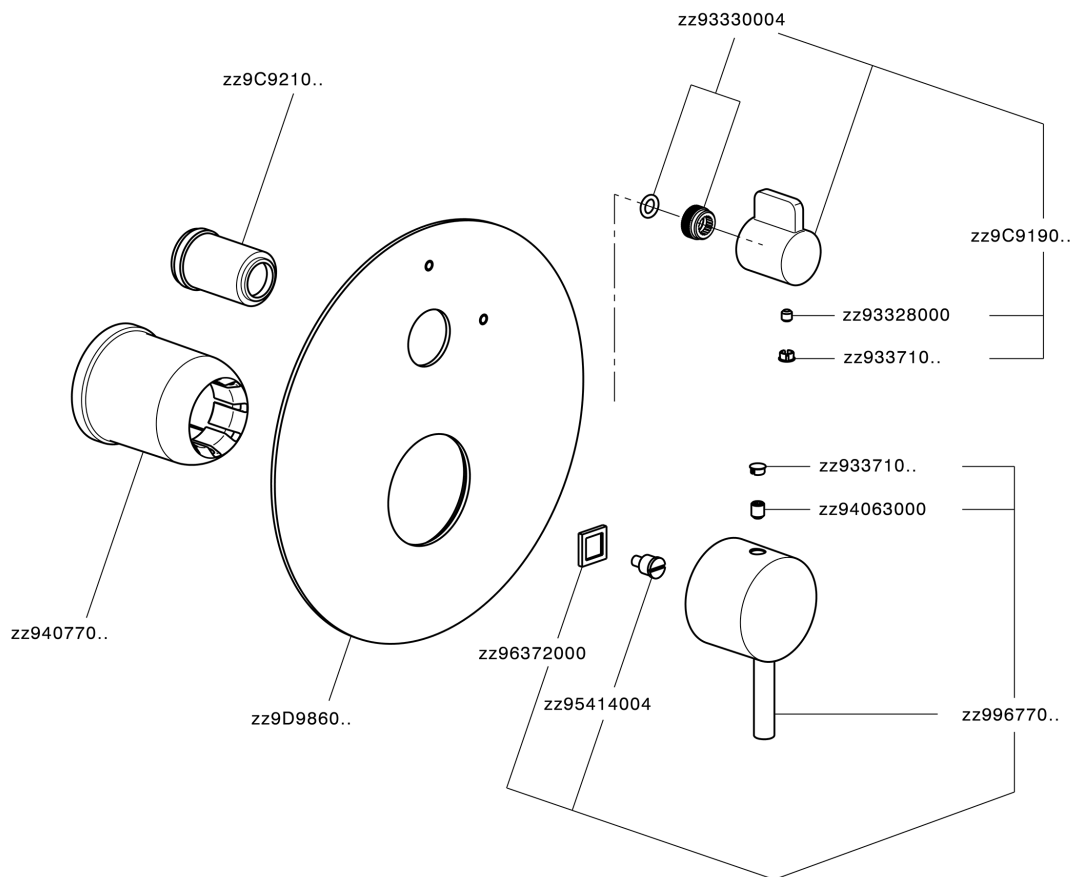

Exposed part for concealed S.L.bath-shower valve SLIM_SM002300

SM002300

<https://en.cisal.it/exposed-part-for-concealed-s-l-bath-shower-valve-slim-sm002300>

2024-12-22