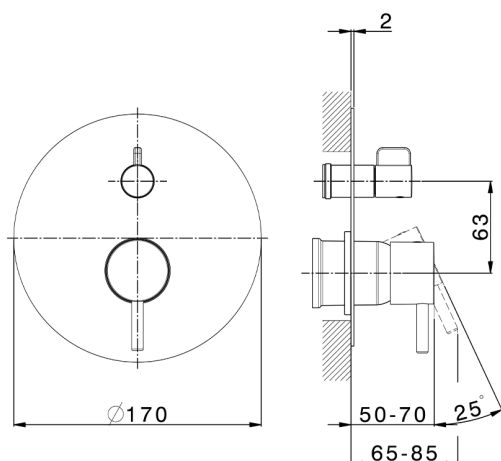

Exposed part for concealed S.L.bath-shower valve SLIM_SM002300

MODEL **SM002300**

Exposed part for concealed S.L.bath-shower valve, 2-Way rotating diverter, without concealed part, for items ZA002230

AVAILABLE FINISHINGS

-  **21** 21 Chrome
-  **2B** 2B Polished Nickel
-  **40** 40 Matt Black
-  **4Q** 4Q Matt White

CHARACTERISTICS

Installation **Concealed**
 Required concealed parts **ZA000230**

Exposed part for concealed S.L.bath-shower valve SLIM_SM002300

SM002300

<https://en.cisal.it/exposed-part-for-concealed-s-l-bath-shower-valve-slim-sm002300>

2024-12-22