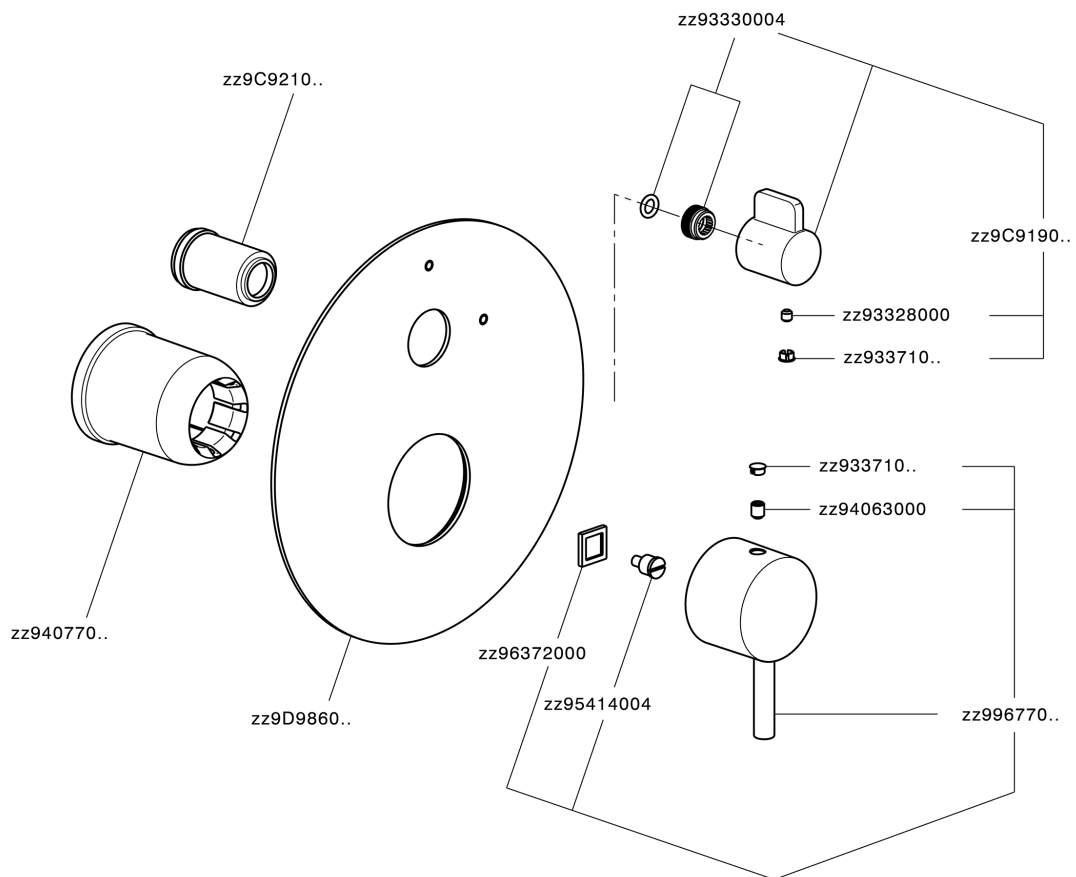

Exposed part for concealed S.L.bath-shower valve SLIM_SM002300

MODEL **SM002300**

Exposed part for concealed S.L.bath-shower valve, 2-Way rotating diverter, without concealed part, for items ZA002230

AVAILABLE FINISHINGS

-  **21** 21 Chrome
-  **2B** 2B Polished Nickel
-  **40** 40 Matt Black
-  **4Q** 4Q Matt White

CHARACTERISTICS

Installation **Concealed**
 Required concealed parts **ZA000230**

Exposed part for concealed S.L.bath-shower valve SLIM_SM002300

SM002300

<https://en.cisal.it/exposed-part-for-concealed-s-l-bath-shower-valve-slim-sm002300>

2024-12-22