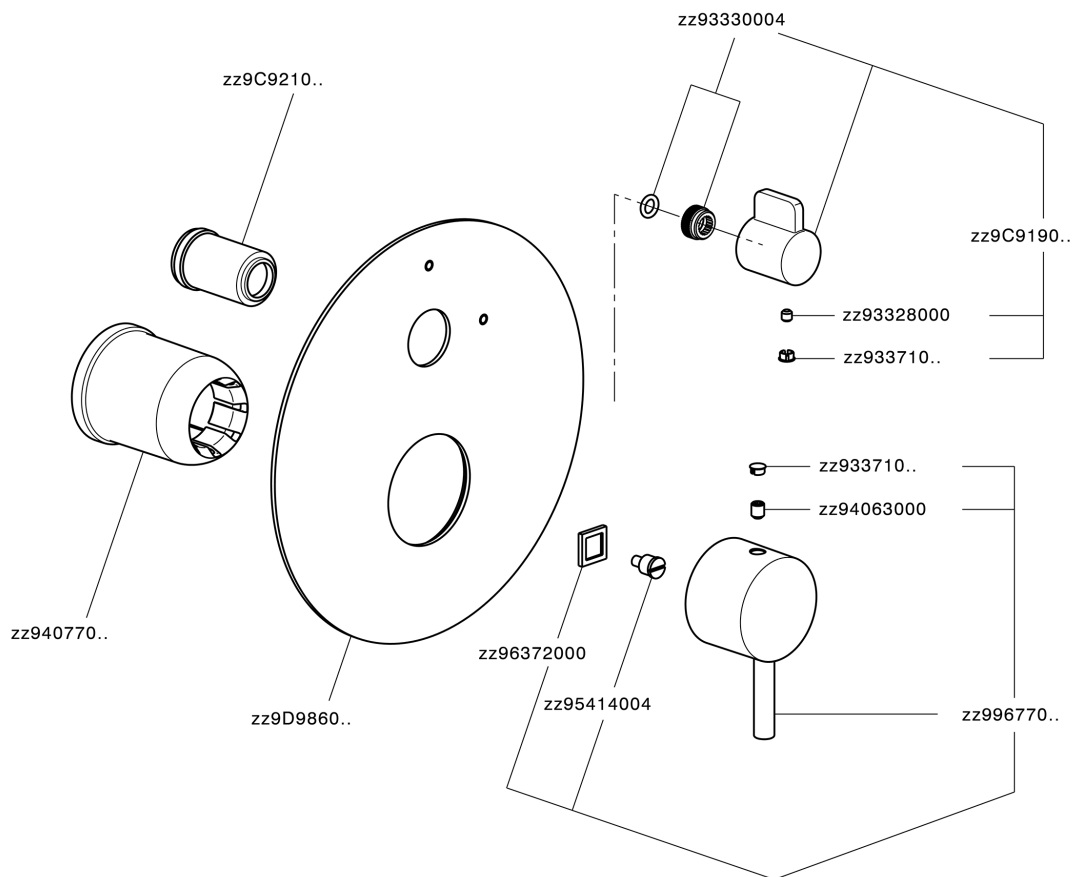

## Exposed part for concealed S.L.bath-shower valve SLIM\_SM002300

SM002300

<https://en.cisal.it/exposed-part-for-concealed-s-l-bath-shower-valve-slim-sm002300>

2024-12-22