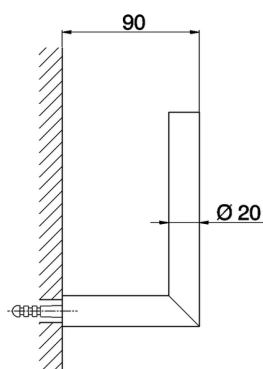

## Toilet paper holder reserve BATHROOM ACCESSORIES\_SY090410

MODEL **SY090410**

Toilet paper holder reserve

AVAILABLE FINISHINGS

-  **21** 21 Chrome
-  **2B** 2B Polished Nickel
-  **2F** 2F Brushed Nickel
-  **2P** 2P Rose Gold
-  **2Q** 2Q Black Titanium
-  **40** 40 Matt Black
-  **4Q** 4Q Matt White