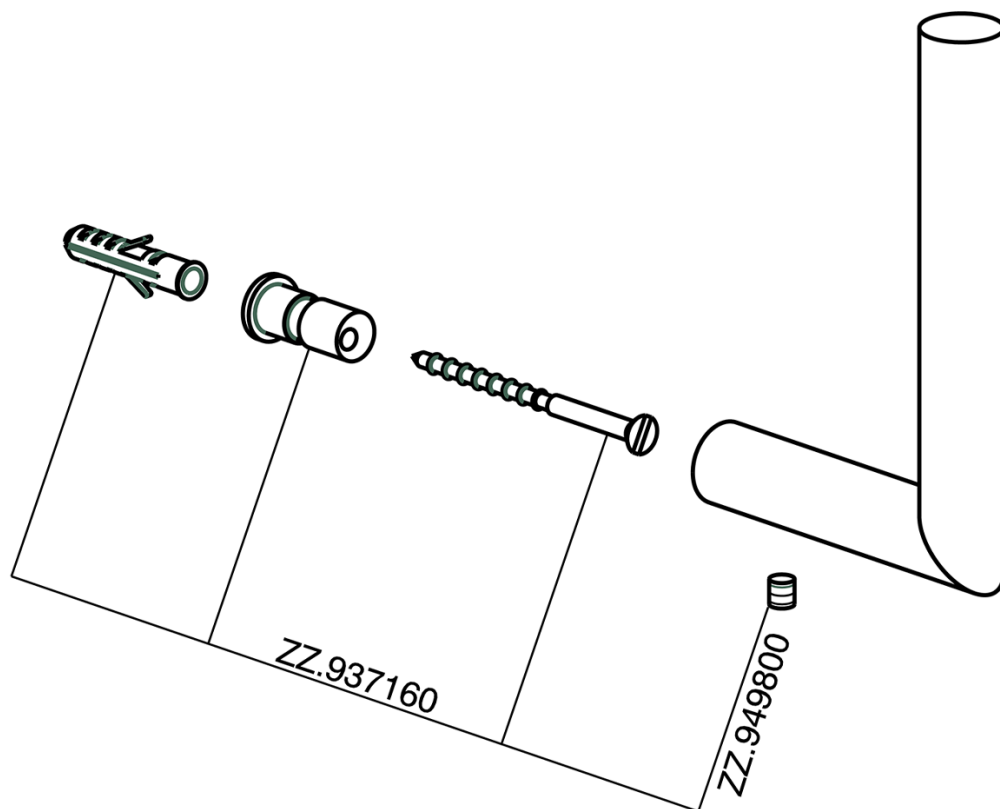

## Toilet paper holder reserve BATHROOM ACCESSORIES\_SY090410

MODEL **SY090410**

Toilet paper holder reserve

AVAILABLE FINISHINGS

-  **21** 21 Chrome
-  **2B** 2B Polished Nickel
-  **2F** 2F Brushed Nickel
-  **2P** 2P Rose Gold
-  **2Q** 2Q Black Titanium
-  **40** 40 Matt Black
-  **4Q** 4Q Matt White

CHARACTERISTICS

**Toilet paper holder reserve BATHROOM ACCESSORIES\_SY090410**

SY090410

<https://en.cisal.it/toilet-paper-holder-reserve-bathroom-accessories-sy090410>

2026-06-06