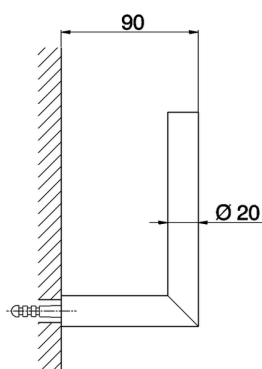

Toilet paper holder reserve BATHROOM ACCESSORIES_SY090410

MODEL **SY090410**

Toilet paper holder reserve

AVAILABLE FINISHINGS

-  **21** 21 Chrome
-  **2B** 2B Polished Nickel
-  **2F** 2F Brushed Nickel
-  **2P** 2P Rose Gold
-  **2Q** 2Q Black Titanium
-  **40** 40 Matt Black
-  **4Q** 4Q Matt White

CHARACTERISTICS

Toilet paper holder reserve BATHROOM ACCESSORIES_SY090410

SY090410

<https://en.cisal.it/toilet-paper-holder-reserve-bathroom-accessories-sy090410>

2026-05-17