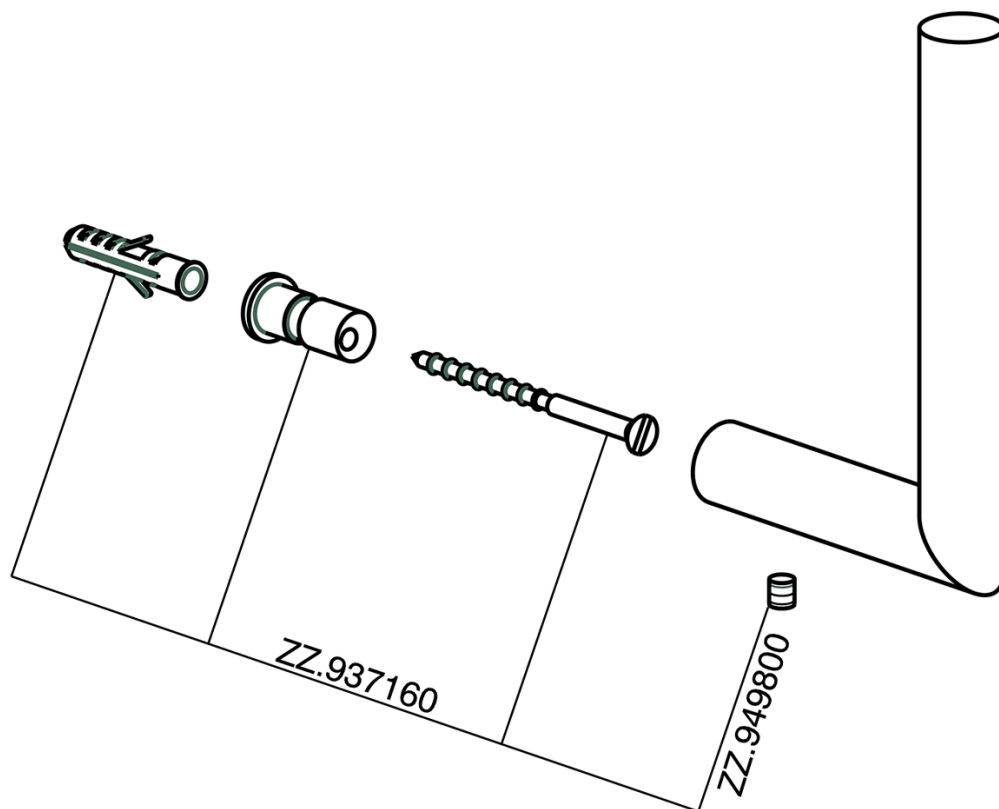

Toilet paper holder reserve BATHROOM ACCESSORIES_SY090410

MODEL **SY090410**

Toilet paper holder reserve

AVAILABLE FINISHINGS

-  **21** 21 Chrome
-  **2B** 2B Polished Nickel
-  **2F** 2F Brushed Nickel
-  **2P** 2P Rose Gold
-  **2Q** 2Q Black Titanium
-  **40** 40 Matt Black
-  **4Q** 4Q Matt White

CHARACTERISTICS

Toilet paper holder reserve BATHROOM ACCESSORIES_SY090410

SY090410

<https://en.cisal.it/toilet-paper-holder-reserve-bathroom-accessories-sy090410>

2026-05-17