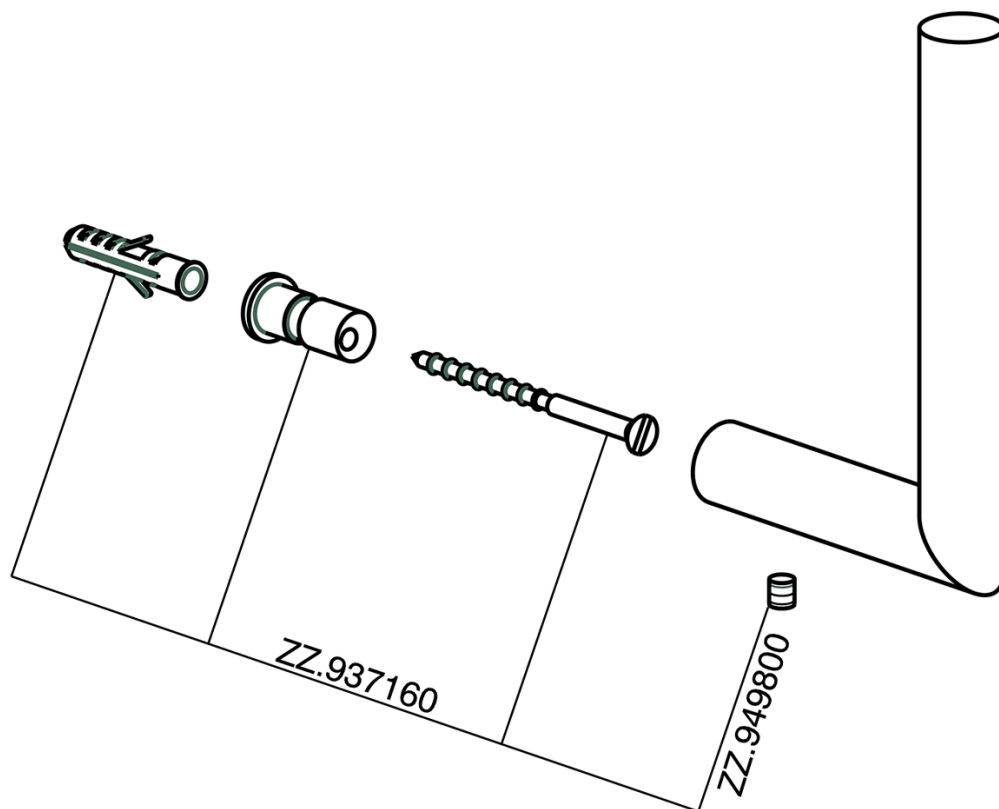

Toilet paper holder reserve BATHROOM ACCESSORIES_SY090410

SY090410

<https://en.cisal.it/toilet-paper-holder-reserve-bathroom-accessories-sy090410>

2026-04-06