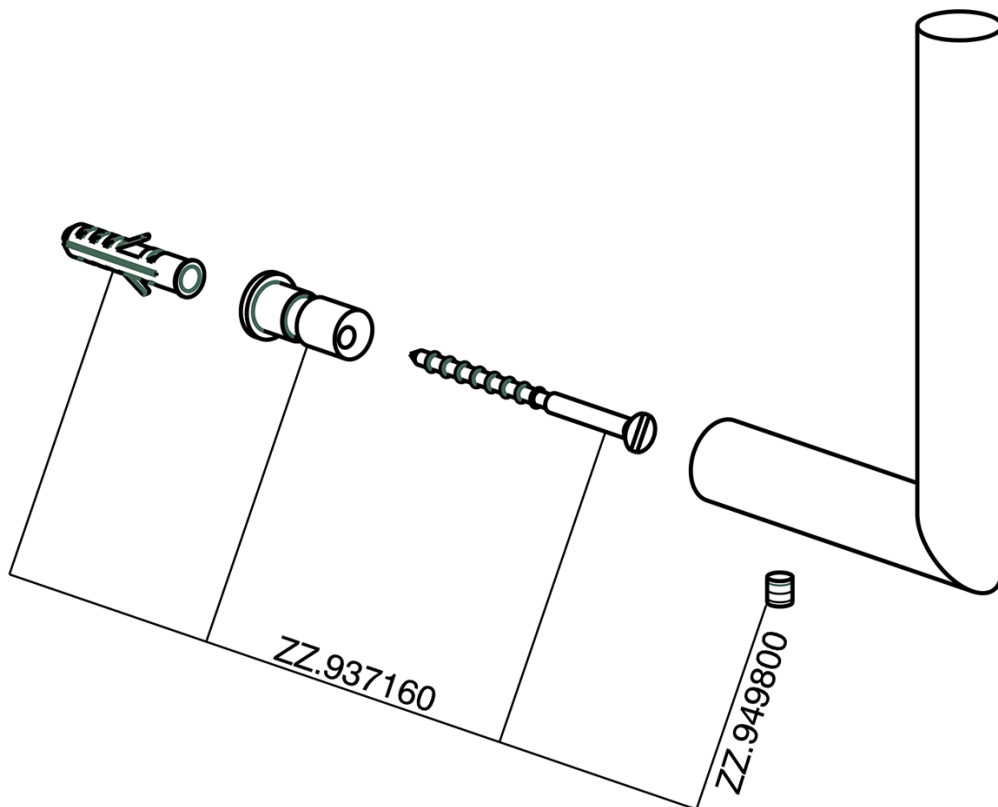

Toilet paper holder reserve BATHROOM ACCESSORIES_SY090410

MODEL **SY090410**

Toilet paper holder reserve

AVAILABLE FINISHINGS

-  **21** 21 Chrome
-  **2B** 2B Polished Nickel
-  **2F** 2F Brushed Nickel
-  **2P** 2P Rose Gold
-  **2Q** 2Q Black Titanium
-  **40** 40 Matt Black
-  **4Q** 4Q Matt White

CHARACTERISTICS

Toilet paper holder reserve BATHROOM ACCESSORIES_SY090410

SY090410

<https://en.cisal.it/toilet-paper-holder-reserve-bathroom-accessories-sy090410>

2026-06-14