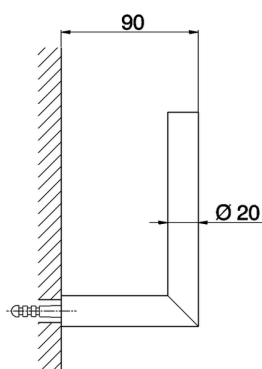

## Toilet paper holder reserve BATHROOM ACCESSORIES\_SY090410

MODEL **SY090410**

Toilet paper holder reserve

AVAILABLE FINISHINGS

-  **21** 21 Chrome
-  **2B** 2B Polished Nickel
-  **2F** 2F Brushed Nickel
-  **2P** 2P Rose Gold
-  **2Q** 2Q Black Titanium
-  **40** 40 Matt Black
-  **4Q** 4Q Matt White