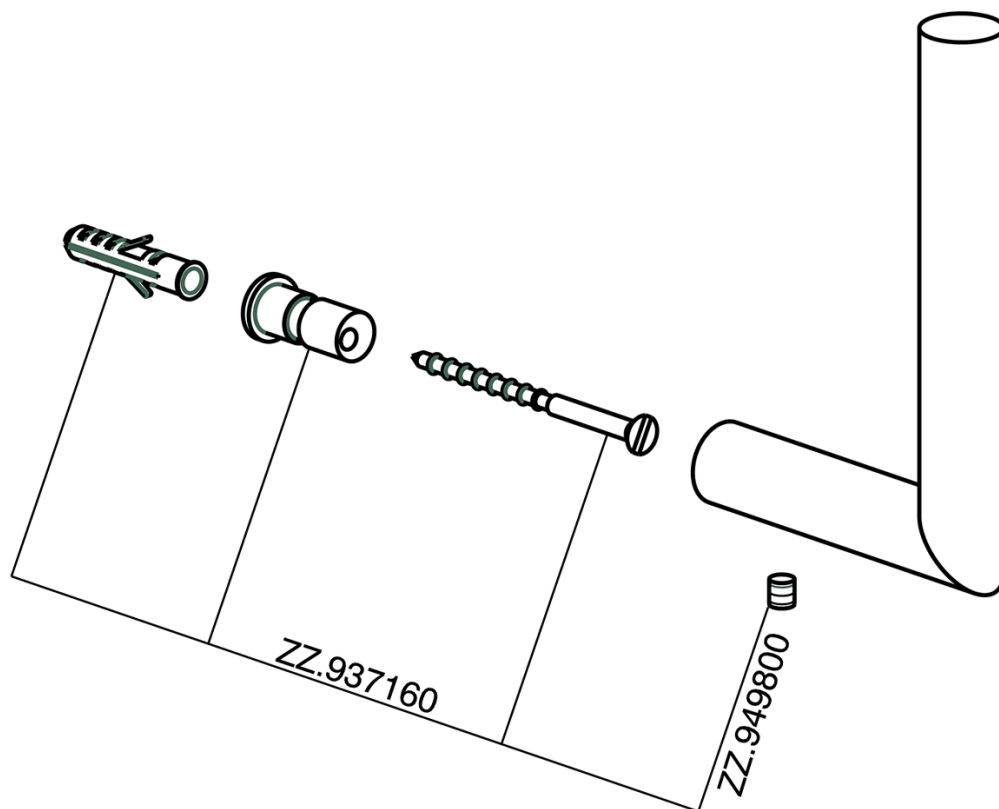

Toilet paper holder reserve BATHROOM ACCESSORIES_SY090410

MODEL **SY090410**

Toilet paper holder reserve

AVAILABLE FINISHINGS

-  **21** 21 Chrome
-  **2B** 2B Polished Nickel
-  **2F** 2F Brushed Nickel
-  **2P** 2P Rose Gold
-  **2Q** 2Q Black Titanium
-  **40** 40 Matt Black
-  **4Q** 4Q Matt White

CHARACTERISTICS

Toilet paper holder reserve BATHROOM ACCESSORIES_SY090410

SY090410

<https://en.cisal.it/toilet-paper-holder-reserve-bathroom-accessories-sy090410>

2026-06-13