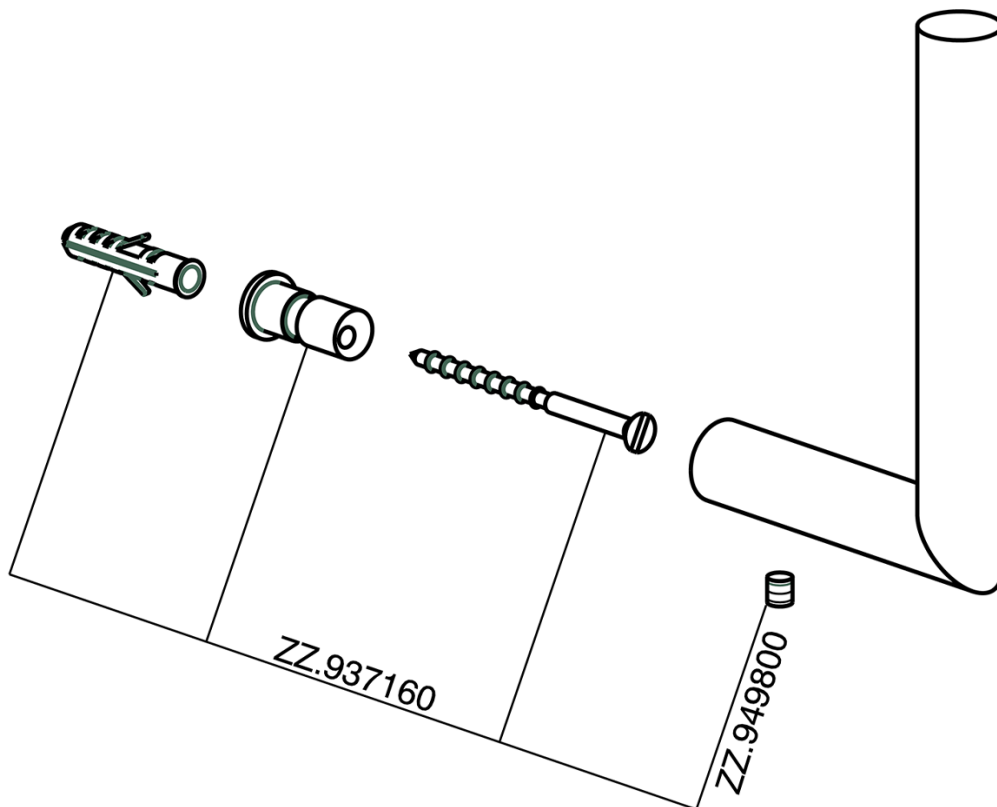

Toilet paper holder reserve BATHROOM ACCESSORIES_SY090410

MODEL **SY090410**

Toilet paper holder reserve

AVAILABLE FINISHINGS

-  **21** 21 Chrome
-  **2B** 2B Polished Nickel
-  **2F** 2F Brushed Nickel
-  **2P** 2P Rose Gold
-  **2Q** 2Q Black Titanium
-  **40** 40 Matt Black
-  **4Q** 4Q Matt White

CHARACTERISTICS

Toilet paper holder reserve BATHROOM ACCESSORIES_SY090410

SY090410

<https://en.cisal.it/toilet-paper-holder-reserve-bathroom-accessories-sy090410>

2026-04-26