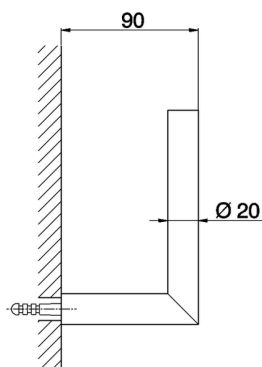

Toilet paper holder reserve BATHROOM ACCESSORIES_SY090410

MODEL **SY090410**

Toilet paper holder reserve

AVAILABLE FINISHINGS

-  **21** 21 Chrome
-  **2B** 2B Polished Nickel
-  **2F** 2F Brushed Nickel
-  **2P** 2P Rose Gold
-  **2Q** 2Q Black Titanium
-  **40** 40 Matt Black
-  **4Q** 4Q Matt White

CHARACTERISTICS

Toilet paper holder reserve BATHROOM ACCESSORIES_SY090410

SY090410

<https://en.cisal.it/toilet-paper-holder-reserve-bathroom-accessories-sy090410>

2026-06-26