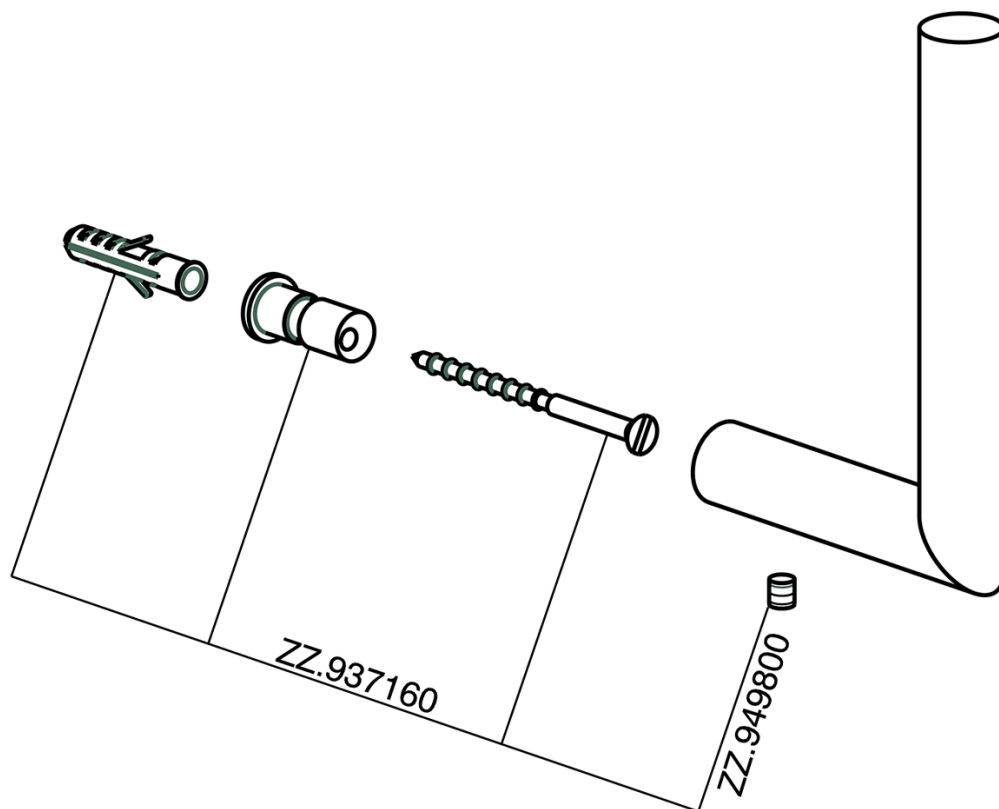

Toilet paper holder reserve BATHROOM ACCESSORIES_SY090410

MODEL **SY090410**

Toilet paper holder reserve

AVAILABLE FINISHINGS

-  **21** 21 Chrome
-  **2B** 2B Polished Nickel
-  **2F** 2F Brushed Nickel
-  **2P** 2P Rose Gold
-  **2Q** 2Q Black Titanium
-  **40** 40 Matt Black
-  **4Q** 4Q Matt White

CHARACTERISTICS

Toilet paper holder reserve BATHROOM ACCESSORIES_SY090410

SY090410

<https://en.cisal.it/toilet-paper-holder-reserve-bathroom-accessories-sy090410>

2026-06-26