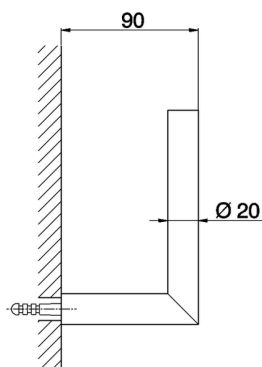

Toilet paper holder reserve BATHROOM ACCESSORIES_SY090410

MODEL **SY090410**

Toilet paper holder reserve

AVAILABLE FINISHINGS

-  **21** 21 Chrome
-  **2B** 2B Polished Nickel
-  **2F** 2F Brushed Nickel
-  **2P** 2P Rose Gold
-  **2Q** 2Q Black Titanium
-  **40** 40 Matt Black
-  **4Q** 4Q Matt White