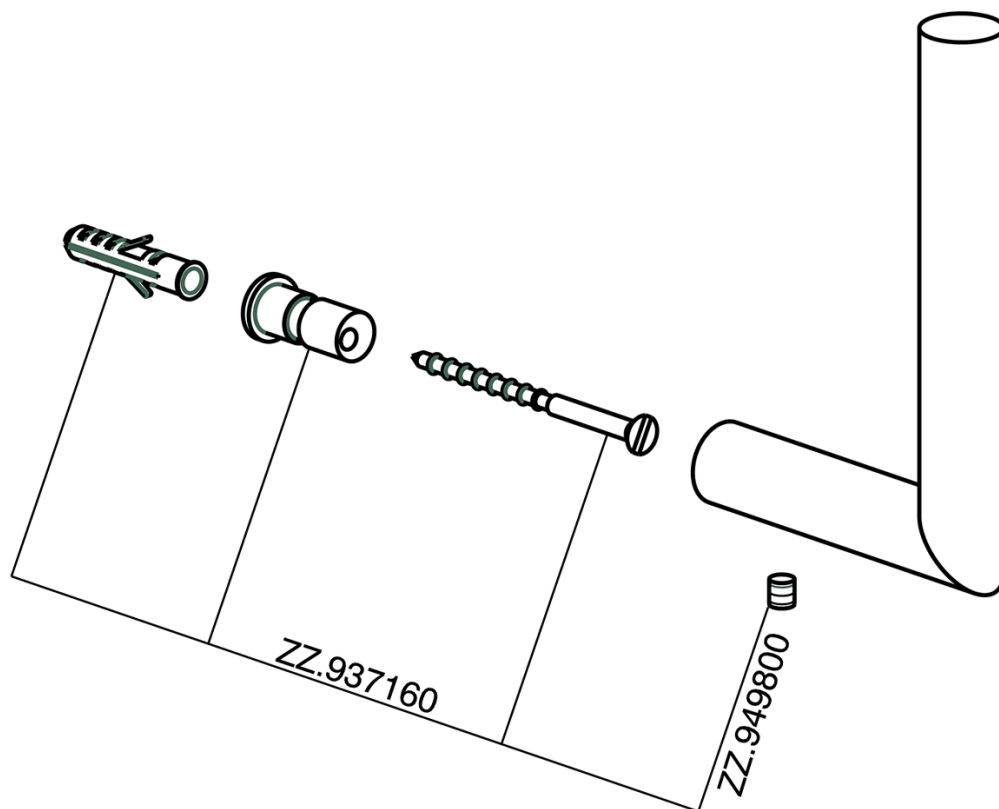

Toilet paper holder reserve BATHROOM ACCESSORIES_SY090410

MODEL **SY090410**

Toilet paper holder reserve

AVAILABLE FINISHINGS

-  **21** 21 Chrome
-  **2B** 2B Polished Nickel
-  **2F** 2F Brushed Nickel
-  **2P** 2P Rose Gold
-  **2Q** 2Q Black Titanium
-  **40** 40 Matt Black
-  **4Q** 4Q Matt White

CHARACTERISTICS

Toilet paper holder reserve BATHROOM ACCESSORIES_SY090410

SY090410

<https://en.cisal.it/toilet-paper-holder-reserve-bathroom-accessories-sy090410>

2026-04-26