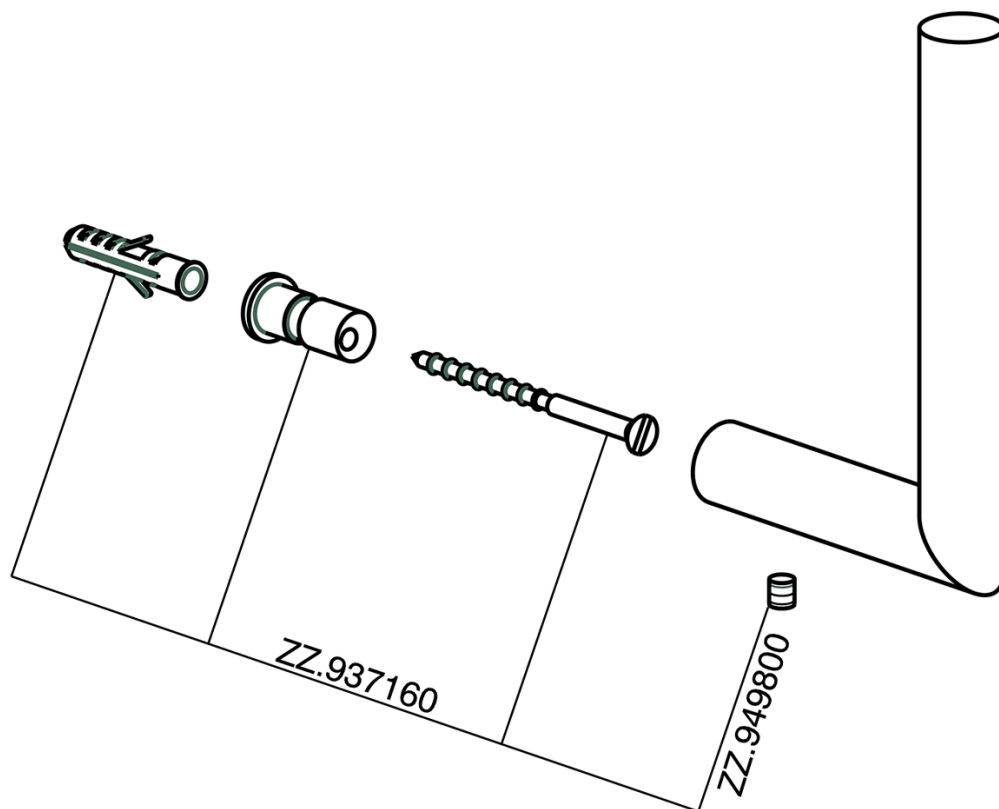

Toilet paper holder reserve BATHROOM ACCESSORIES_SY090410

MODEL **SY090410**

Toilet paper holder reserve

AVAILABLE FINISHINGS

-  **21** 21 Chrome
-  **2B** 2B Polished Nickel
-  **2F** 2F Brushed Nickel
-  **2P** 2P Rose Gold
-  **2Q** 2Q Black Titanium
-  **40** 40 Matt Black
-  **4Q** 4Q Matt White

CHARACTERISTICS

Toilet paper holder reserve BATHROOM ACCESSORIES_SY090410

SY090410

<https://en.cisal.it/toilet-paper-holder-reserve-bathroom-accessories-sy090410>

2026-06-14