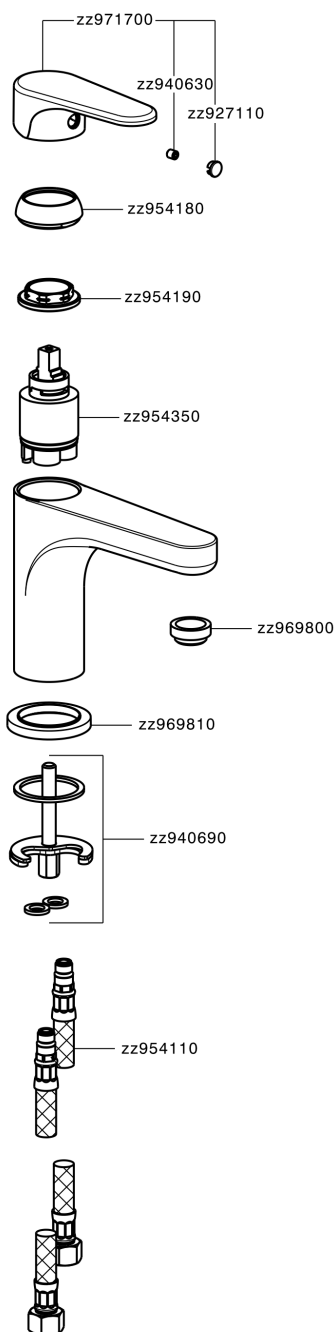

## Single lever 'large' washbasin mixer ALMA\_A3000500

A3000500

<https://en.cisal.it/single-lever-large-washbasin-mixer-alma-a3000500>

2025-12-15