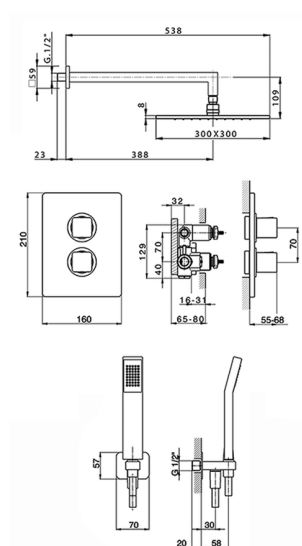

Concealed thermostatic shower mixer CUBIC_CU0KT010

MODEL **CU0KT010**

Concealed thermostatic shower mixer, 1/2" Concealed Thermostatic Mixer, 2 outlet devia stop cartridge, wall mounted handshower bracket with wall elbow, 400 mm shower arm with headshower, 300X300 mm square head shower Brass, 42x18 mm ABS Quad one spray handshower, 1/2" wall elbow, 150 cm smooth SILVERFLEX Flexible Hose

AVAILABLE FINISHINGS

-  **21** 21 Chrome
-  **2B** 2B Polished Nickel
-  **2F** 2F Brushed Nickel
-  **40** 40 Matt Black

CHARACTERISTICS

Cartridge Spare Parts **24.04A.PP**
8x20 Plus P Thermostatic Valve