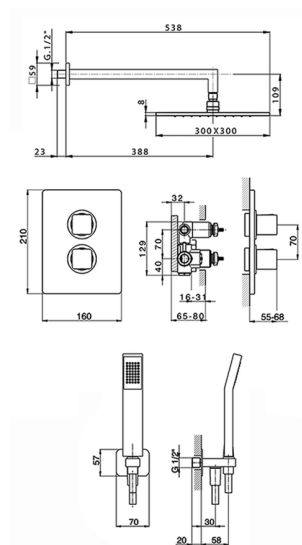

## Concealed thermostatic shower mixer CUBIC\_CU0KT010

MODEL **CU0KT010**

Concealed thermostatic shower mixer, 1/2" Concealed Thermostatic Mixer, 2 outlet devia stop cartridge, wall mounted handshower bracket with wall elbow, 400 mm shower arm with headshower, 300X300 mm square head shower Brass, 42x18 mm ABS Quad one spray handshower, 1/2" wall elbow, 150 cm smooth SILVERFLEX Flexible Hose

### CHARACTERISTICS

Cartridge Spare Parts **24.04A.PP**  
**8x20 Plus P Thermostatic Valve**