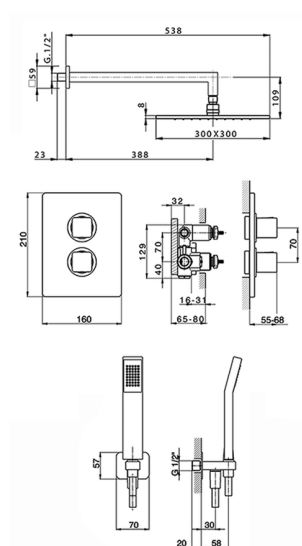

Concealed thermostatic shower mixer CUBIC_CU0KT010

MODEL **CU0KT010**

Concealed thermostatic shower mixer, 1/2" Concealed Thermostatic Mixer, 2 outlet devia-stop cartridge, wall mounted handshower bracket with wall elbow, 400 mm shower arm with headshower, 300X300 mm square head shower Brass, 42x18 mm ABS Quad one spray handshower, 1/2" wall elbow, 150 cm smooth SILVERFLEX Flexible Hose

AVAILABLE FINISHINGS

-  **21** 21 Chrome
-  **2B** 2B Polished Nickel
-  **2F** 2F Brushed Nickel
-  **40** 40 Matt Black

CHARACTERISTICS

Cartridge Spare Parts **24.04A.PP**
8x20 Plus P Thermostatic Valve