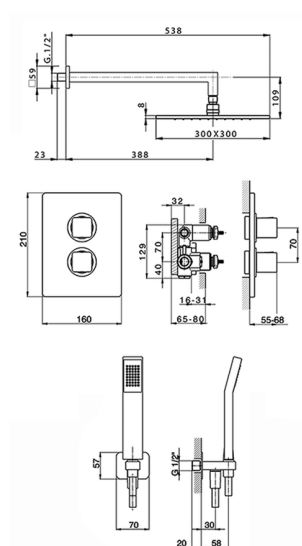

## Concealed thermostatic shower mixer CUBIC\_CU0KT010

MODEL **CU0KT010**

Concealed thermostatic shower mixer, 1/2" Concealed Thermostatic Mixer, 2 outlet devia stop cartridge, wall mounted handshower bracket with wall elbow, 400 mm shower arm with headshower, 300X300 mm square head shower Brass, 42x18 mm ABS Quad one spray handshower, 1/2" wall elbow, 150 cm smooth SILVERFLEX Flexible Hose

### CHARACTERISTICS

Cartridge Spare Parts **24.04A.PP**  
**8x20 Plus P Thermostatic Valve**