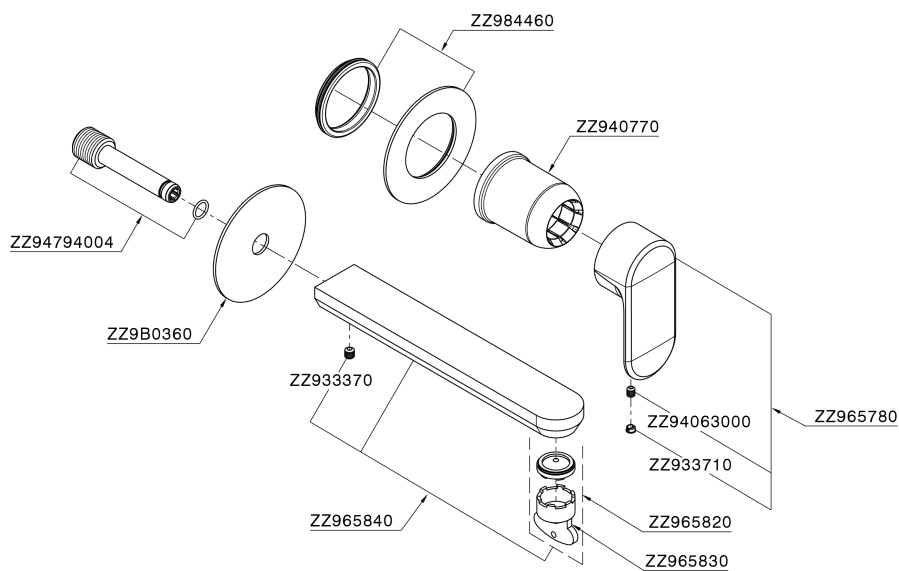

## Exposed part for single lever washbasin valve LINEAVIVA\_LV005516

MODEL **LV005516**

Exposed part for single lever washbasin valve, without concealed part, spout L.200 mm, for item Easy-Box ZA002450-ZA025510

### CHARACTERISTICS

Installation **Concealed**  
 Required concealed parts **ZA002450**

## Exposed part for single lever washbasin valve LINEAVIVA\_LV005516

LV005516

<https://en.cisal.it/exposed-part-for-single-lever-washbasin-valve-lineaviva-lv005516>

2024-12-22