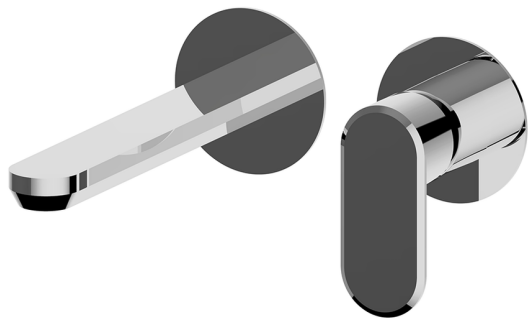

## Exposed part for single lever washbasin valve LINEAVIVA\_LV005516

MODEL **LV005516**

Exposed part for single lever washbasin valve, without concealed part, spout L.200 mm, for item Easy-Box ZA002450-ZA025510

## Exposed part for single lever washbasin valve LINEAVIVA\_LV005516

LV005516

<https://en.cisal.it/exposed-part-for-single-lever-washbasin-valve-lineaviva-lv005516>

2024-12-22