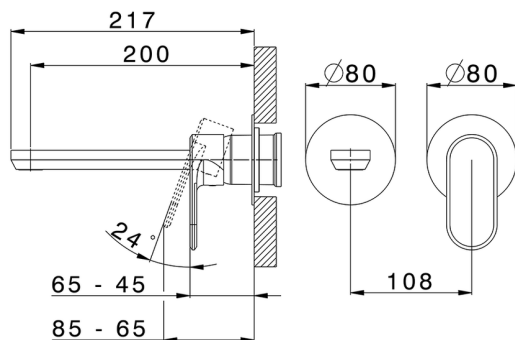

CHARACTERISTICS

Installation **Concealed**
Required concealed parts **ZA002450**