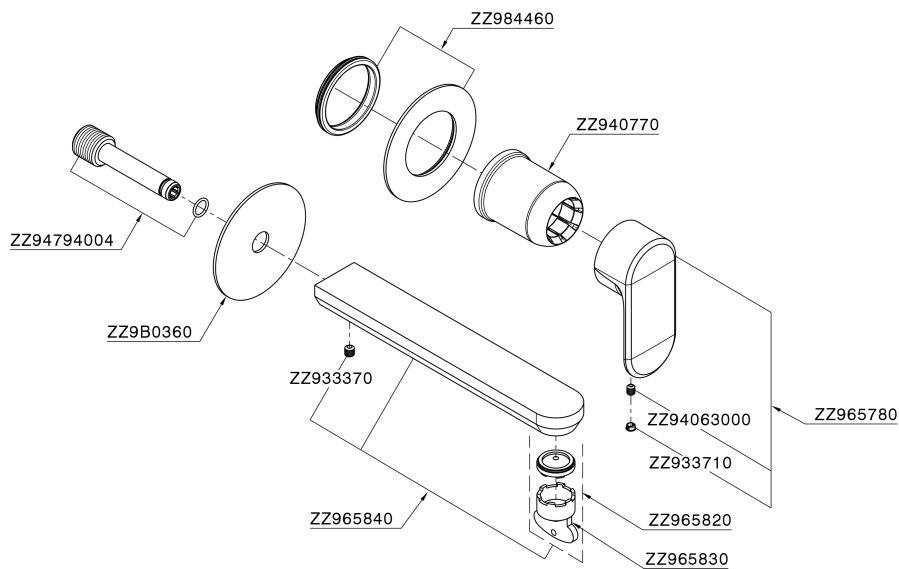

Exposed part for single lever washbasin valve LINEAVIVA_LV005516

LV005516

<https://en.cisal.it/exposed-part-for-single-lever-washbasin-valve-lineaviva-lv005516>

2024-12-22