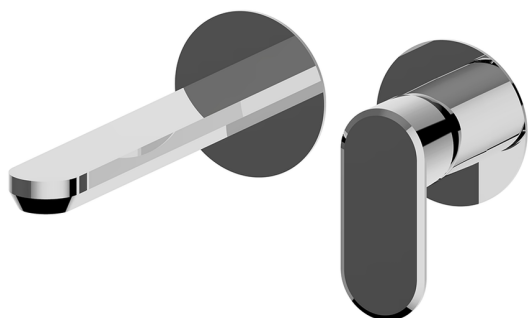

## Exposed part for single lever washbasin valve LINEAVIVA\_LV005516

MODEL **LV005516**

Exposed part for single lever washbasin valve, without concealed part, spout L.200 mm, for item Easy-Box ZA002450-ZA025510

## Exposed part for single lever washbasin valve LINEAVIVA\_LV005516

LV005516

<https://en.cisal.it/exposed-part-for-single-lever-washbasin-valve-lineaviva-lv005516>

2025-01-03