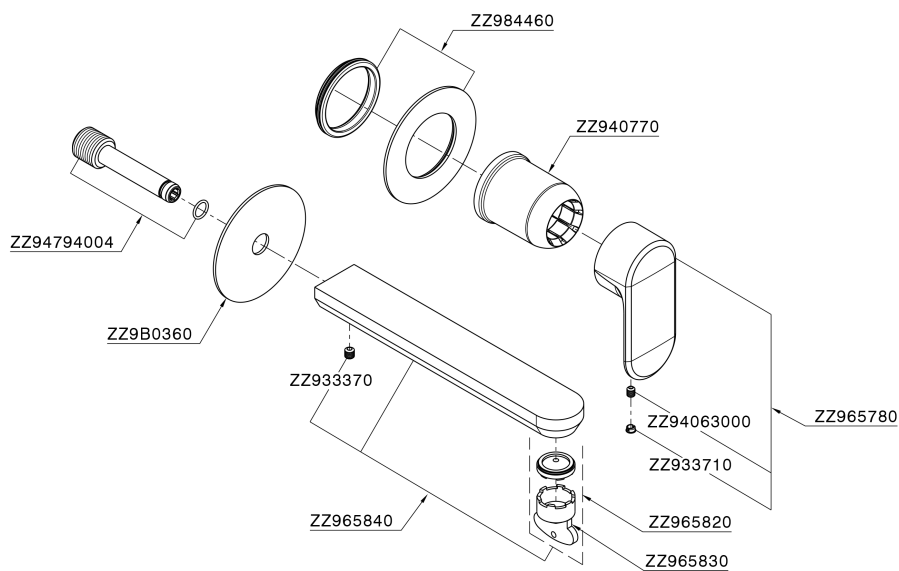

## Exposed part for single lever washbasin valve LINEAVIVA\_LV005516

MODEL **LV005516**

Exposed part for single lever washbasin valve, without concealed part, spout L.200 mm, for item Easy-Box ZA002450-ZA025510

### CHARACTERISTICS

Installation **Concealed**  
 Required concealed parts **ZA002450**

## Exposed part for single lever washbasin valve LINEAVIVA\_LV005516

LV005516

<https://en.cisal.it/exposed-part-for-single-lever-washbasin-valve-lineaviva-lv005516>

2025-01-03