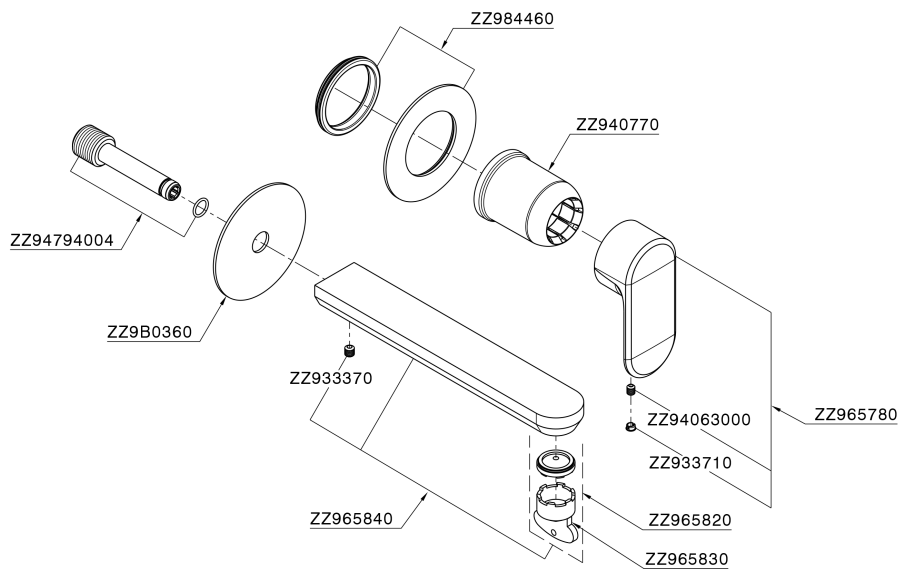

## Exposed part for single lever washbasin valve LINEAVIVA\_LV005516

LV005516

<https://en.cisal.it/exposed-part-for-single-lever-washbasin-valve-lineaviva-lv005516>

2025-01-03