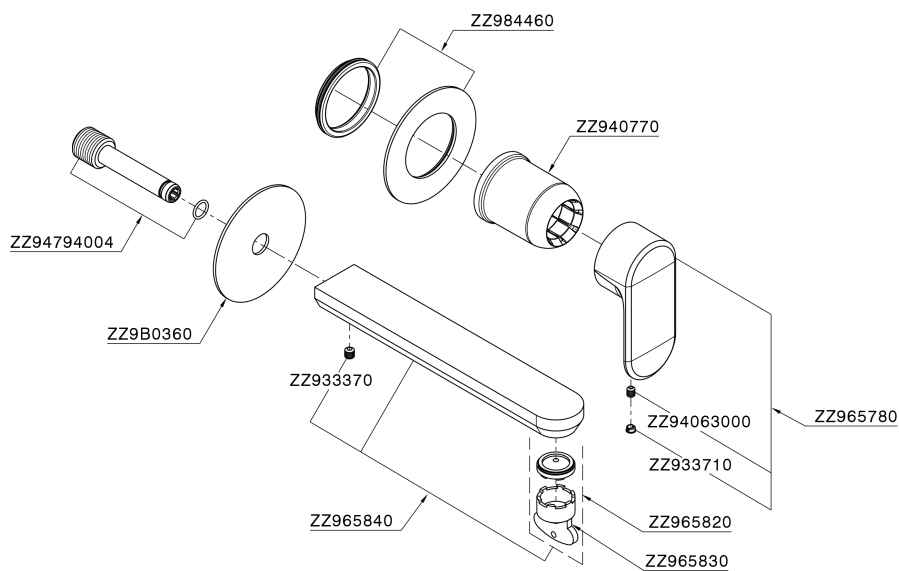

Exposed part for single lever washbasin valve LINEAVIVA_LV005516

LV005516

<https://en.cisal.it/exposed-part-for-single-lever-washbasin-valve-lineaviva-lv005516>

2024-12-22