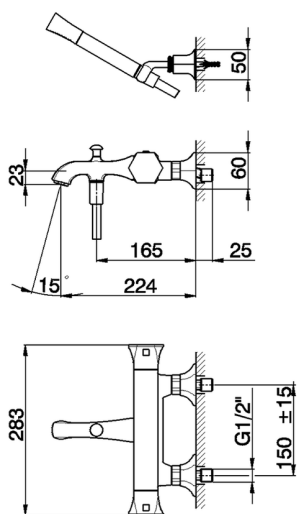

Thermostatic bath mixer, with shower set **CHERIE_CED27010**

MODEL **CED27010**

Thermostatic bath mixer, with shower set, wall mounted swivel handshower bracket, Chérie Brass one spray handshower, 150 cm SUPREME smooth flexible hose

AVAILABLE FINISHINGS

-  **21** 21 Chrome
-  **24** 24 Gold
-  **2B** 2B Polished Nickel
-  **7E** 7E Rose Gold/Matt Black

CHARACTERISTICS

Cartridge Spare Parts **22.04A.AR - ZZ97279004**

Argo 2 (long filter) Thermostatic Valve