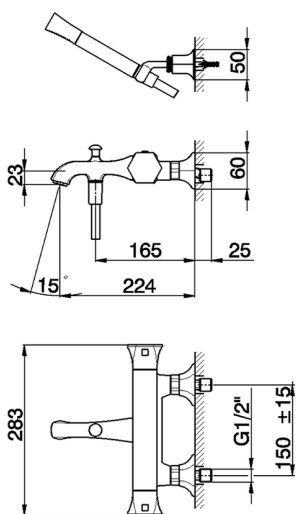

Thermostatic bath mixer, with shower set **CHÉRIE_CED27010**

MODEL **CED27010**

Thermostatic bath mixer, with shower set, wall mounted swivel handshower bracket, Chérie Brass one spray handshower, 150 cm SUPREME smooth flexible hose

AVAILABLE FINISHINGS

-  **21** 21 Chrome
-  **24** 24 Gold
-  **2B** 2B Polished Nickel
-  **7E** 7E Rose Gold/Matt Black

CHARACTERISTICS

Cartridge Spare Parts **22.04A.AR - ZZ97279004**

Argo 2 (long filter) Thermostatic Valve