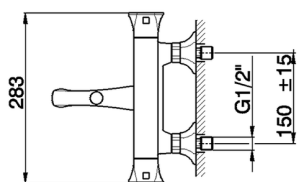

## Thermostatic bath mixer, with shower set **CHÉRIE\_CED27010**

MODEL **CED27010**

Thermostatic bath mixer, with shower set, wall mounted swivel handshower bracket, Chérie Brass one spray handshower, 150 cm SUPREME smooth flexible hose

### CHARACTERISTICS

Cartridge Spare Parts **22.04A.AR - ZZ97279004**

**Argo 2 (long filter) Thermostatic Valve**