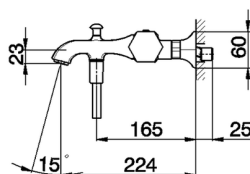

## Thermostatic bath mixer, with shower set **CHÉRIE\_CED27010**

MODEL **CED27010**

Thermostatic bath mixer, with shower set, wall mounted swivel handshower bracket, Chérie Brass one spray handshower, 150 cm SUPREME smooth flexible hose

### CHARACTERISTICS

Cartridge Spare Parts **22.04A.AR - ZZ97279004**

**Argo 2 (long filter) Thermostatic Valve**