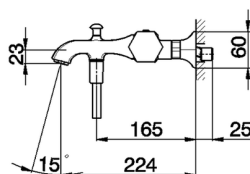

Thermostatic bath mixer, with shower set **CHÉRIE_CED27010**

MODEL **CED27010**

Thermostatic bath mixer, with shower set, wall mounted swivel handshower bracket, Chérie Brass one spray handshower, 150 cm SUPREME smooth flexible hose

AVAILABLE FINISHINGS

-  **21** 21 Chrome
-  **24** 24 Gold
-  **2B** 2B Polished Nickel
-  **7E** 7E Rose Gold/Matt Black

CHARACTERISTICS

Cartridge Spare Parts **22.04A.AR - ZZ97279004**

Argo 2 (long filter) Thermostatic Valve