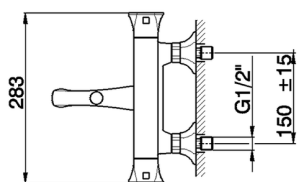

Thermostatic bath mixer, with shower set **CHÉRIE_CED27010**

MODEL **CED27010**

Thermostatic bath mixer, with shower set, wall mounted swivel handshower bracket, Chérie Brass one spray handshower, 150 cm SUPREME smooth flexible hose

AVAILABLE FINISHINGS

-  **21** 21 Chrome
-  **24** 24 Gold
-  **2B** 2B Polished Nickel
-  **7E** 7E Rose Gold/Matt Black

CHARACTERISTICS

Cartridge Spare Parts **22.04A.AR - ZZ97279004**

Argo 2 (long filter) Thermostatic Valve