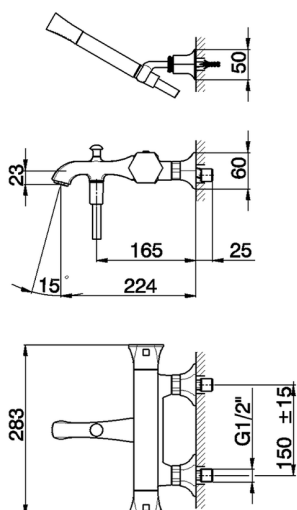

## Thermostatic bath mixer, with shower set **CHERIE\_CED27010**

MODEL **CED27010**

Thermostatic bath mixer, with shower set, wall mounted swivel handshower bracket, Chérie Brass one spray handshower, 150 cm SUPREME smooth flexible hose

### CHARACTERISTICS

Cartridge Spare Parts **22.04A.AR - ZZ97279004**

**Argo 2 (long filter) Thermostatic Valve**