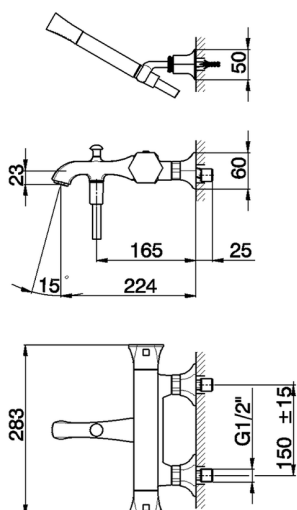

Thermostatic bath mixer, with shower set **CHÉRIE_CED27010**

MODEL **CED27010**

Thermostatic bath mixer, with shower set, wall mounted swivel handshower bracket, Chérie Brass one spray handshower, 150 cm SUPREME smooth flexible hose

AVAILABLE FINISHINGS

-  **21** 21 Chrome
-  **24** 24 Gold
-  **2B** 2B Polished Nickel
-  **7E** 7E Rose Gold/Matt Black

CHARACTERISTICS

Cartridge Spare Parts **22.04A.AR - ZZ97279004**

Argo 2 (long filter) Thermostatic Valve