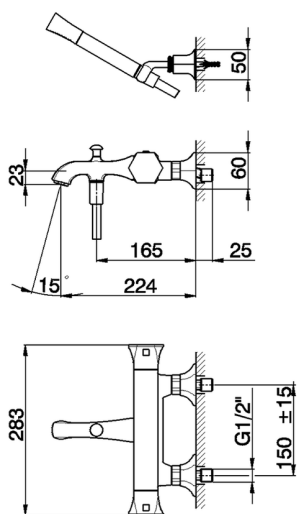

Thermostatic bath mixer, with shower set **CHÉRIE_CED27010**

MODEL **CED27010**

Thermostatic bath mixer, with shower set, wall mounted swivel handshower bracket, Chérie Brass one spray handshower, 150 cm SUPREME smooth flexible hose

AVAILABLE FINISHINGS

-  **21** 21 Chrome
-  **24** 24 Gold
-  **2B** 2B Polished Nickel
-  **7E** 7E Rose Gold/Matt Black

CHARACTERISTICS

Cartridge Spare Parts **22.04A.AR - ZZ97279004**

Argo 2 (long filter) Thermostatic Valve