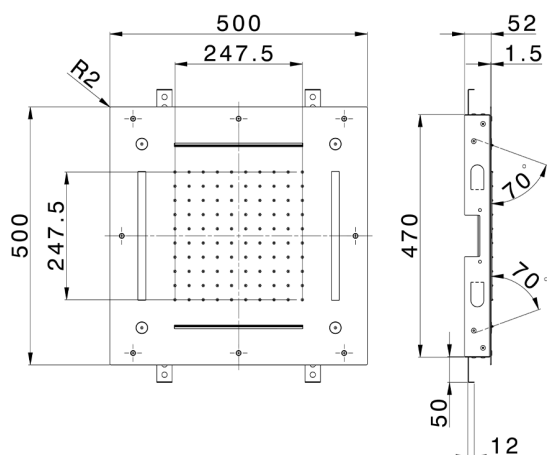

500x500 mm Chromotherapy Ceiling showerhead ZEN SHOWER_ZS0C0095

MODEL **ZS0C0095**

500x500 mm Chromotherapy Ceiling showerhead, rain, spaying functions, 2 waterfalls, chromotherapy functions, built-in control included, Stainless Steel AISI 304

AVAILABLE FINISHINGS

- **40** 40 Matt Black
- **4Q** 4Q Matt White
- **5G** 5G Rose Gold
- **D1** D1 Brushed Inox
- **D2** D2 Polished Inox

CHARACTERISTICS

2024-12-22