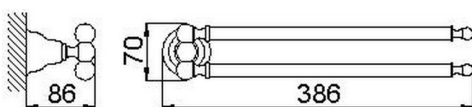

Towel holder ARCANA COMPONENTS_AR090210

MODEL **AR090210**

Towel holder

AVAILABLE FINISHINGS

21 21 Chrome

24 24 Gold

26 26 Old Copper

27 27 Old Bronze

2A 2A Satin Brushed Nickel

74 74 Chrome/Gold

CHARACTERISTICS

2026-05-17