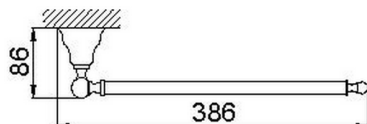

Towel holder ARCANA COMPONENTS_AR090210

MODEL **AR090210**

Towel holder

AVAILABLE FINISHINGS

21 21 Chrome

24 24 Gold

26 26 Old Copper

27 27 Old Bronze

2A 2A Satin Brushed Nickel

74 74 Chrome/Gold

CHARACTERISTICS

2026-05-17