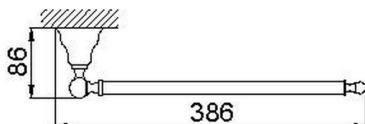

Towel holder ARCANA COMPONENTS_AR090210

MODEL **AR090210**

Towel holder

AVAILABLE FINISHINGS

21 21 Chrome

24 24 Gold

26 26 Old Copper

27 27 Old Bronze

2A 2A Satin Brushed Nickel

74 74 Chrome/Gold

CHARACTERISTICS

2026-06-13