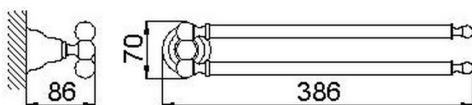

Towel holder ARCANA COMPONENTS_AR090210

MODEL **AR090210**

Towel holder

AVAILABLE FINISHINGS

21 21 Chrome

24 24 Gold

26 26 Old Copper

27 27 Old Bronze

2A 2A Satin Brushed Nickel

74 74 Chrome/Gold

CHARACTERISTICS

2026-06-13