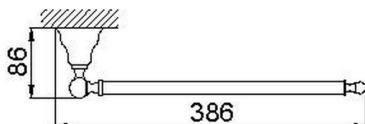

Towel holder ARCANA COMPONENTS_AR090210

MODEL **AR090210**

Towel holder

AVAILABLE FINISHINGS

21 21 Chrome

24 24 Gold

26 26 Old Copper

27 27 Old Bronze

2A 2A Satin Brushed Nickel

74 74 Chrome/Gold

CHARACTERISTICS

2026-04-26