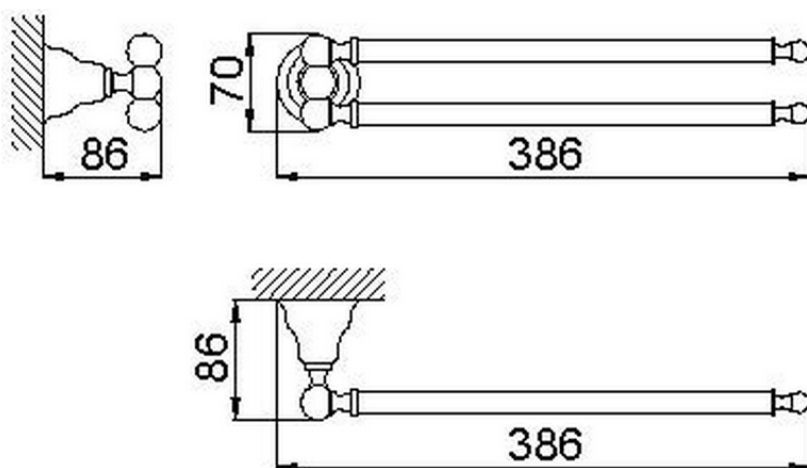

Towel holder ARCANA COMPONENTS_AR090210

AR090210

<https://en.cisal.it/towel-holder-arcana-components-ar090210>

2026-04-06