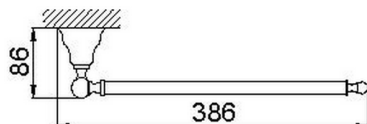

Towel holder ARCANA COMPONENTS_AR090210

MODEL **AR090210**

Towel holder

AVAILABLE FINISHINGS

21 21 Chrome

24 24 Gold

26 26 Old Copper

27 27 Old Bronze

2A 2A Satin Brushed Nickel

74 74 Chrome/Gold

CHARACTERISTICS

2026-04-06