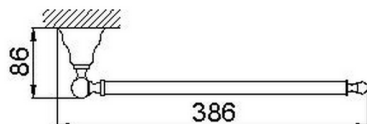

Towel holder ARCANA COMPONENTS_AR090210

MODEL **AR090210**

Towel holder

AVAILABLE FINISHINGS

 **21** 21 Chrome

 **24** 24 Gold

 **26** 26 Old Copper

 **27** 27 Old Bronze

 **2A** 2A Satin Brushed Nickel

 **74** 74 Chrome/Gold

CHARACTERISTICS

2026-06-10