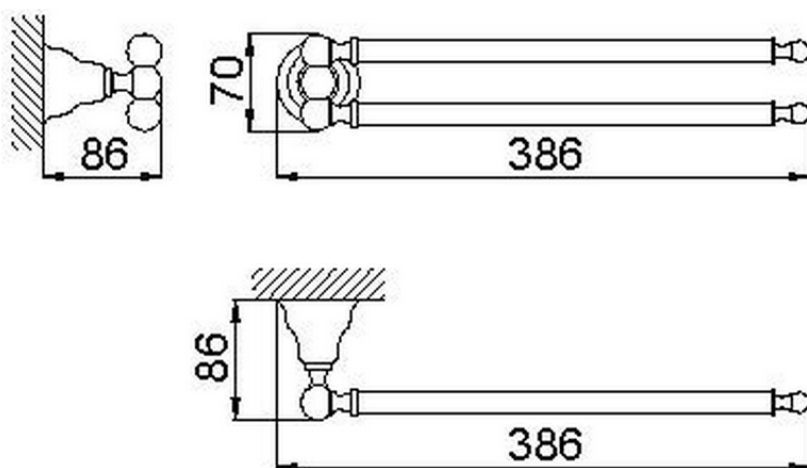

Towel holder ARCANA COMPONENTS_AR090210

AR090210

<https://en.cisal.it/towel-holder-arcana-components-ar090210>

2026-06-13