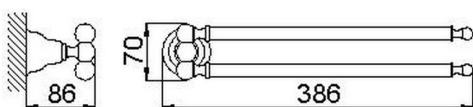

Towel holder ARCANA COMPONENTS_AR090210

MODEL **AR090210**

Towel holder

AVAILABLE FINISHINGS

 **21** 21 Chrome

 **24** 24 Gold

 **26** 26 Old Copper

 **27** 27 Old Bronze

 **2A** 2A Satin Brushed Nickel

 **74** 74 Chrome/Gold

CHARACTERISTICS

2026-04-16