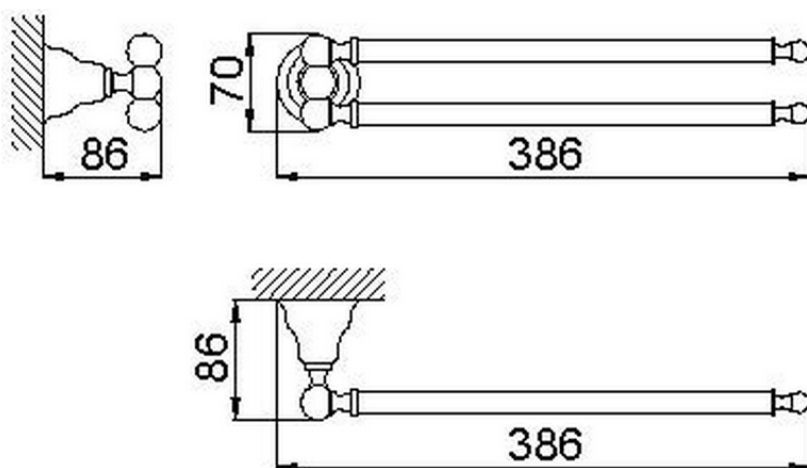

Towel holder ARCANA COMPONENTS_AR090210

AR090210

<https://en.cisal.it/towel-holder-arcana-components-ar090210>

2026-06-14