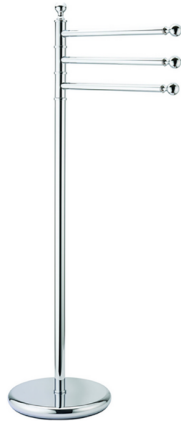

Standing set ARCANA COMPONENTS_AR090910

MODEL **AR090910**

Standing set, 3 towel holders

AVAILABLE FINISHINGS

21 21 Chrome

24 24 Gold

26 26 Old Copper

27 27 Old Bronze

2A 2A Satin Brushed Nickel

74 74 Chrome/Gold

CHARACTERISTICS

2026-06-27