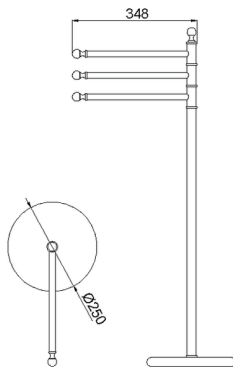

Standing set ARCANA COMPONENTS_AR090910

MODEL **AR090910**

Standing set, 3 towel holders

AVAILABLE FINISHINGS

21 21 Chrome

24 24 Gold

26 26 Old Copper

27 27 Old Bronze

2A 2A Satin Brushed Nickel

74 74 Chrome/Gold

CHARACTERISTICS

2026-06-27