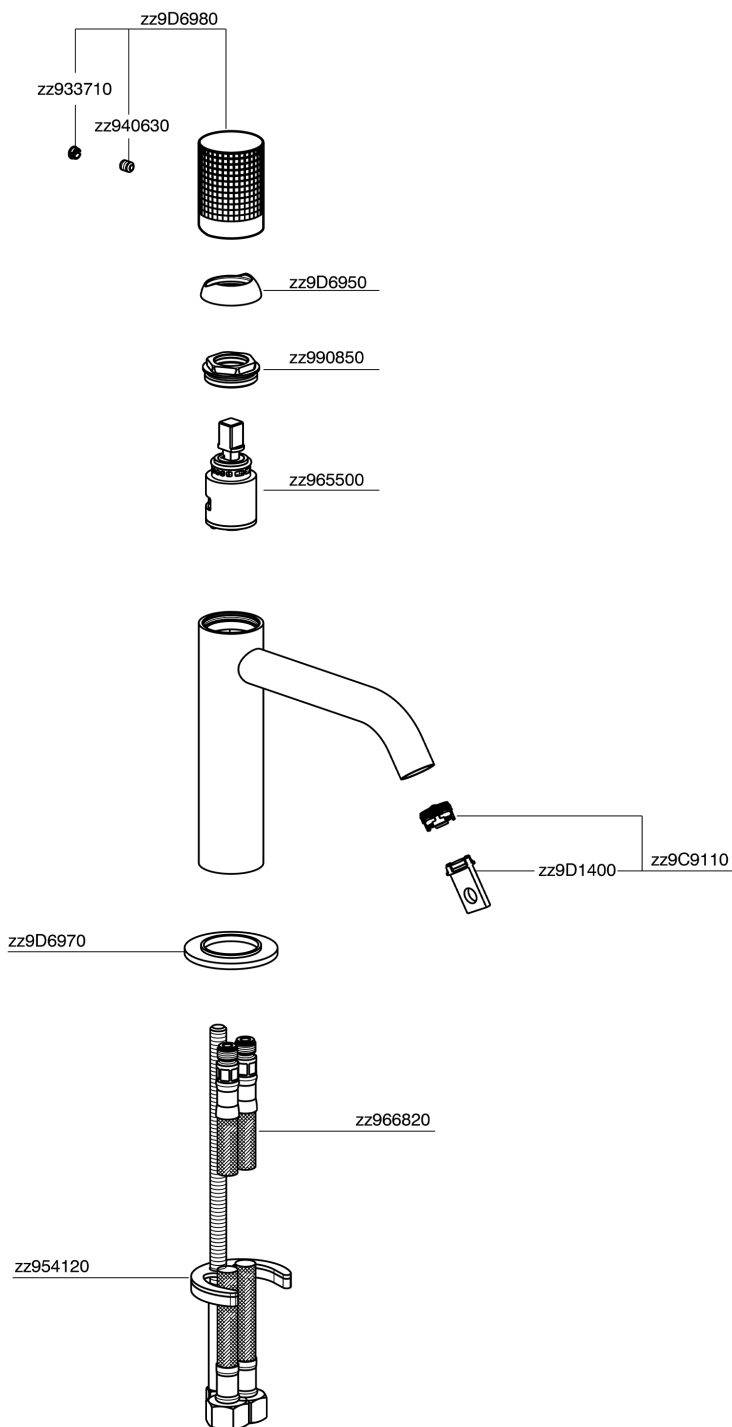

Single lever 'large' washbasin mixer NUANCE X32_X1000504

MODEL **X1000504**

Single lever 'large' washbasin mixer, without waste, G.3/8" stainless steel flexible hoses, Inox AISI 316L

AVAILABLE FINISHINGS

-  **D1** D1 Brushed Inox
-  **5H** 5H Dark Brass Brushed
-  **5L** 5L Brushed Black Titanium
-  **5N** 5N Brushed Rose Gold

CHARACTERISTICS

Cartridge Spare Parts **ZZ96550000**

25 mm Cartridge

Single lever 'large' washbasin mixer NUANCE X32_X1000504

X1000504

<https://en.cisal.it/single-lever-large-washbasin-mixer-nuance-x32-x1000504>

2026-03-12