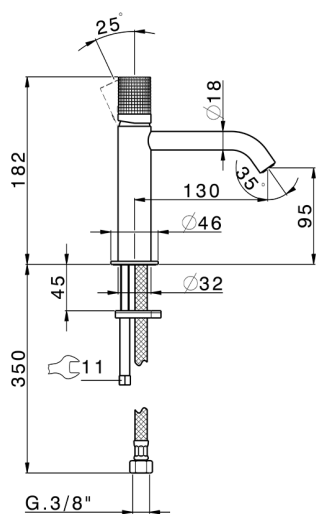

Single lever 'large' washbasin mixer NUANCE X32_X1000504

MODEL **X1000504**

Single lever 'large' washbasin mixer, without waste, G.3/8" stainless steel flexible hoses, Inox AISI 316L

AVAILABLE FINISHINGS

-  **D1** D1 Brushed Inox
-  **5H** 5H Dark Brass Brushed
-  **5L** 5L Brushed Black Titanium
-  **5N** 5N Brushed Rose Gold

CHARACTERISTICS

Cartridge Spare Parts **ZZ96550000**

25 mm Cartridge

Single lever 'large' washbasin mixer NUANCE X32_X1000504

X1000504

<https://en.cisal.it/single-lever-large-washbasin-mixer-nuance-x32-x1000504>

2026-03-12