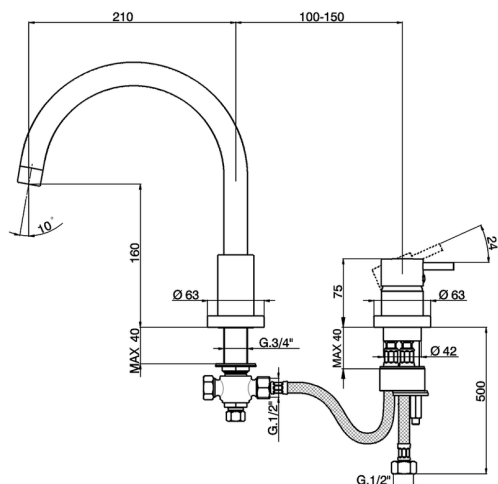

## Deck mounted 2-holes single lever bath mixer NUOVA LESS\_LN001250

MODEL **LN001250**

Deck mounted 2-holes single lever bath mixer

### CHARACTERISTICS

Cartridge Spare Parts **ZZ93196000**

**38 mm Cartridge**

## Deck mounted 2-holes single lever bath mixer NUOVA LESS\_LN001250