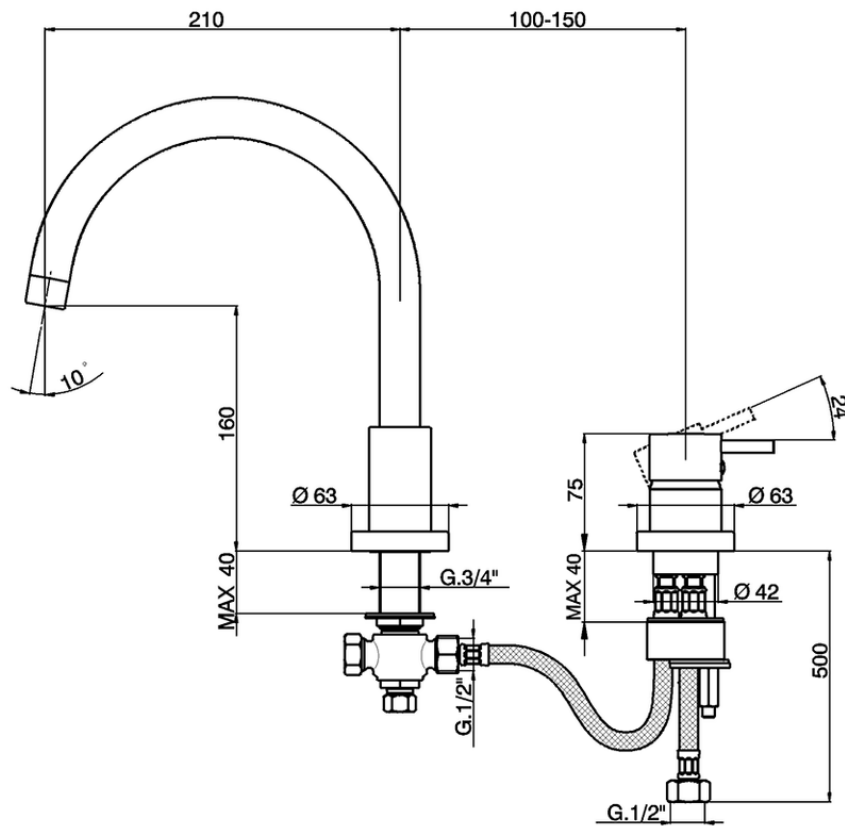

## Deck mounted 2-holes single lever bath mixer NUOVA LESS\_LN001250

LN001250

<https://en.cisal.it/deck-mounted-2-holes-single-lever-bath-mixer-nuova-less-ln001250>

2026-06-05