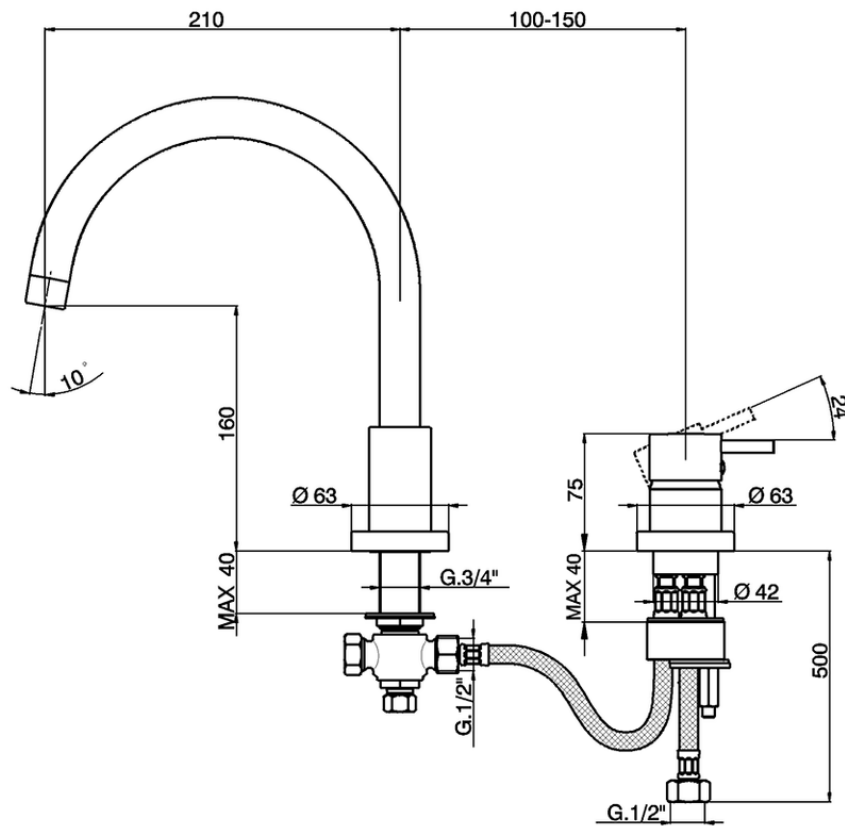

Deck mounted 2-holes single lever bath mixer NUOVA LESS_LN001250

LN001250

<https://en.cisal.it/deck-mounted-2-holes-single-lever-bath-mixer-nuova-less-ln001250>

2026-04-06