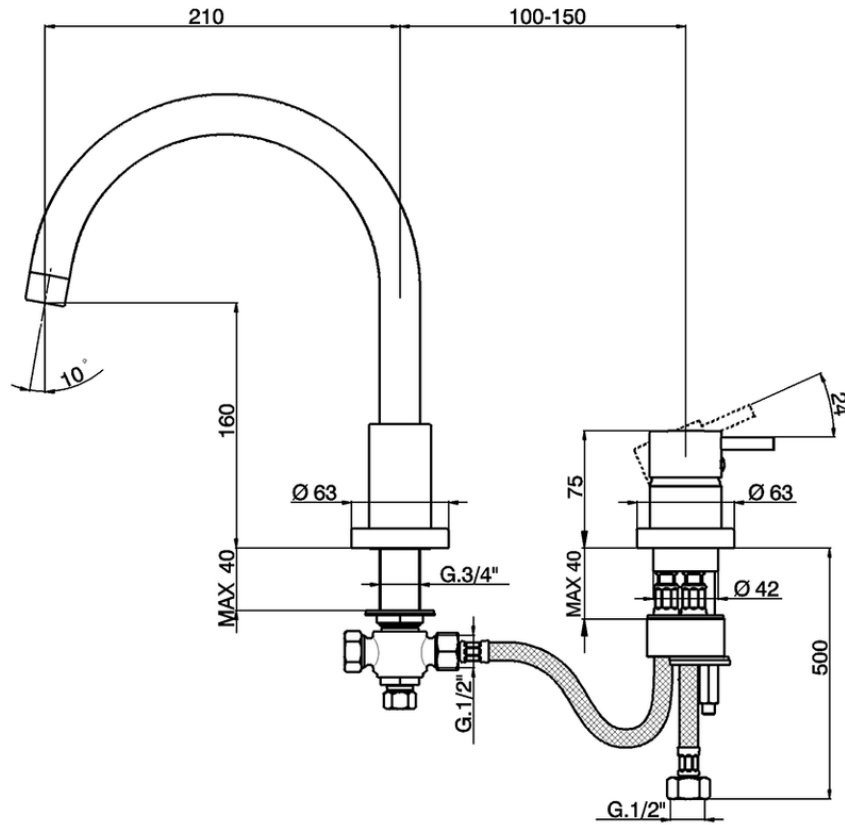

## Deck mounted 2-holes single lever bath mixer NUOVA LESS\_LN001250

LN001250

<https://en.cisal.it/deck-mounted-2-holes-single-lever-bath-mixer-nuova-less-ln001250>

2026-06-05