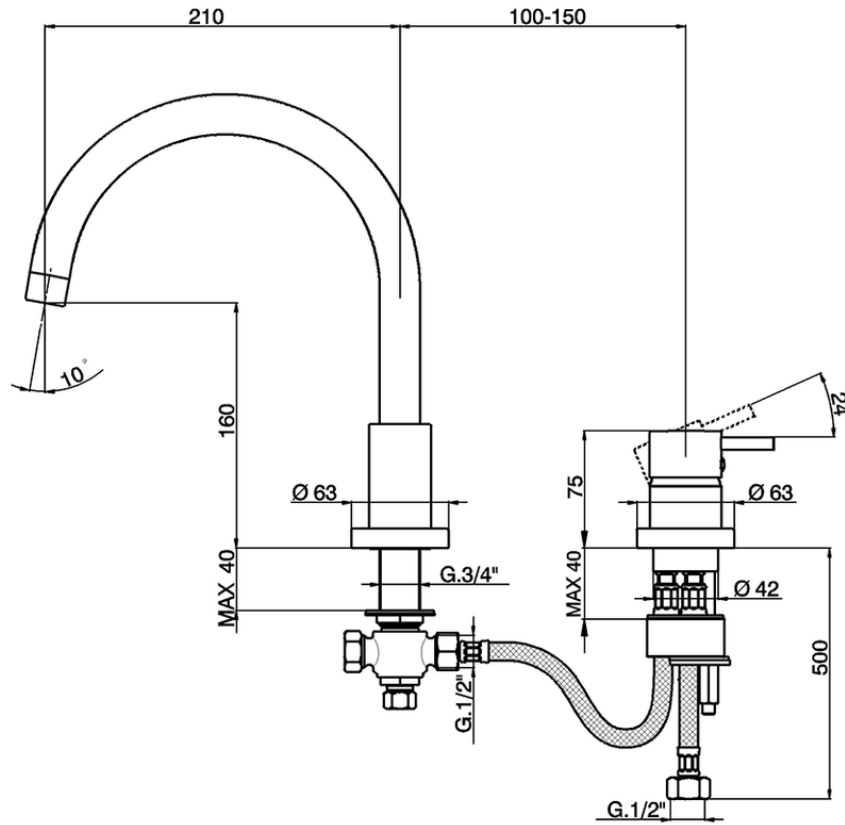

Deck mounted 2-holes single lever bath mixer NUOVA LESS_LN001250

LN001250

<https://en.cisal.it/deck-mounted-2-holes-single-lever-bath-mixer-nuova-less-ln001250>

2026-06-25