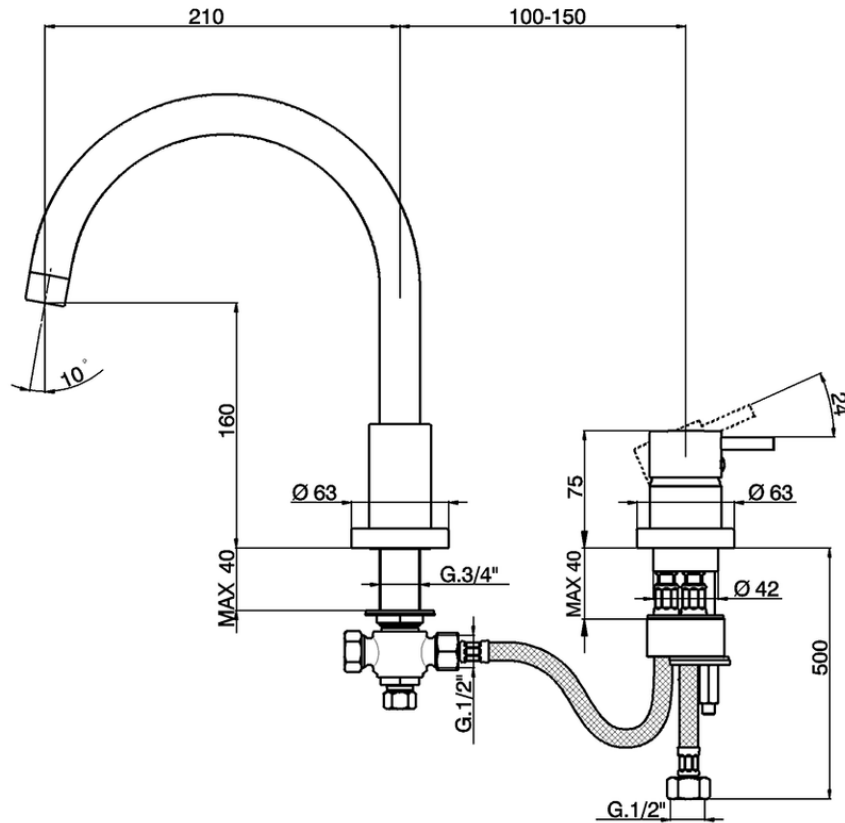

Deck mounted 2-holes single lever bath mixer NUOVA LESS_LN001250

LN001250

<https://en.cisal.it/deck-mounted-2-holes-single-lever-bath-mixer-nuova-less-ln001250>

2026-06-13