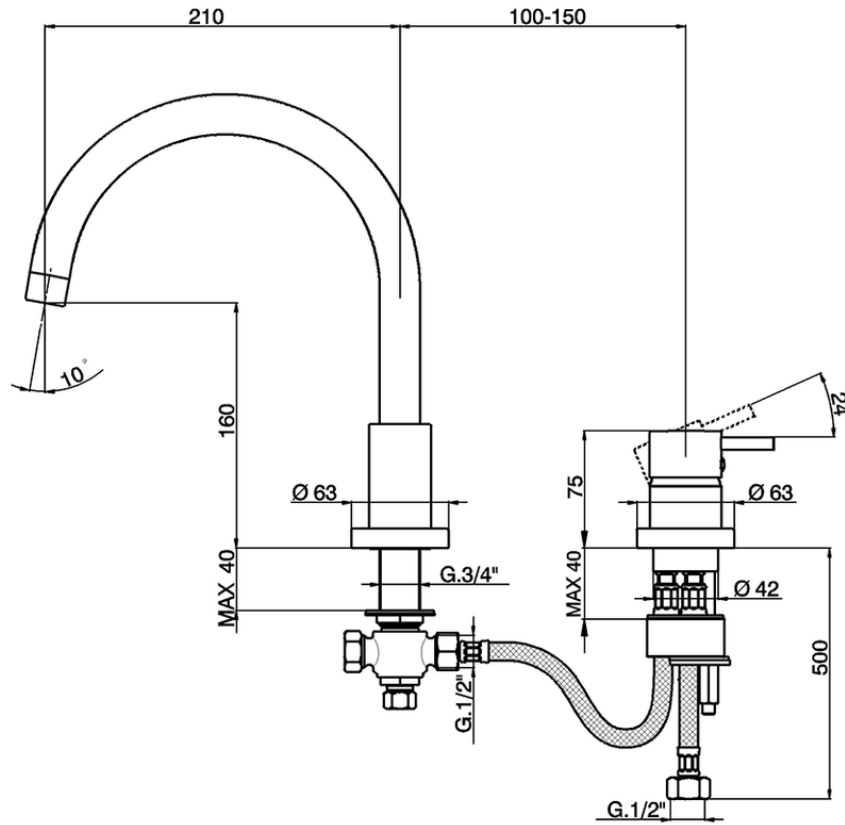

Deck mounted 2-holes single lever bath mixer NUOVA LESS_LN001250

LN001250

<https://en.cisal.it/deck-mounted-2-holes-single-lever-bath-mixer-nuova-less-ln001250>

2026-04-26