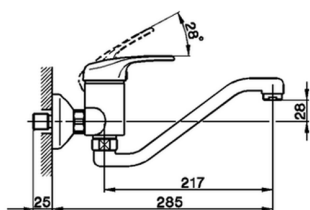

Exposed single lever sink mixer KITCHEN_EU000430

MODEL **EU000430**

Exposed single lever sink mixer, swivel spout

AVAILABLE FINISHINGS

CHARACTERISTICS

Cartridge Spare Parts **ZZ95274000**

40 mm Cartridge

Exposed single lever sink mixer KITCHEN_EU000430

cisal

EU 00040 (EU 00043)

- Monocomando livello
- Single lever sink mixer
- Einhand-Wand-Spültischbatterie
- Mitigeur évier mural

bar	PORTATA BOCCA DI EROGAZIONE * SPOUT FLOW RATE DURCHFLUSS WANNENEINLAUF DEBIT BEC DEVERSEUR l/min.
0,5	6
1	8
2	11.5
3	14
4	16
5	17.5