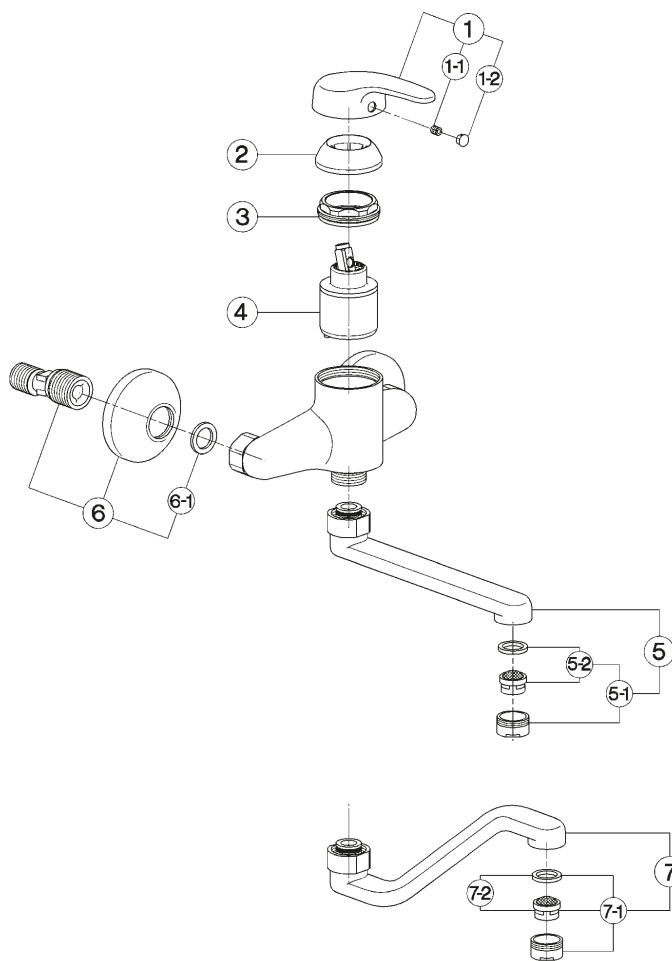

Exposed single lever sink mixer KITCHEN_EU000430

MODEL **EU000430**

Exposed single lever sink mixer, swivel spout

AVAILABLE FINISHINGS

CHARACTERISTICS

Cartridge Spare Parts **ZZ95274000**

40 mm Cartridge

Exposed single lever sink mixer KITCHEN_EU000430

cisal

EU 00040 (EU 00043)

- Monocomando livello
- Single lever sink mixer
- Einhand-Wand-Spültischbatterie
- Mitigeur évier mural

bar	PORTATA BOCCA DI EROGAZIONE * SPOUT FLOW RATE DURCHFLUSS WANNENEINLAUF DEBIT BEC DEVERSEUR l/min.
0,5	6
1	8
2	11.5
3	14
4	16
5	17.5