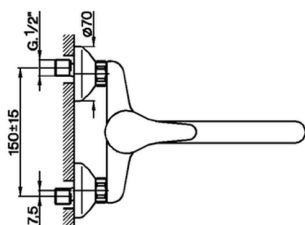

Exposed single lever sink mixer KITCHEN_EU000430

MODEL **EU000430**

Exposed single lever sink mixer, swivel spout

AVAILABLE FINISHINGS

CHARACTERISTICS

Cartridge Spare Parts **ZZ95274000**

40 mm Cartridge

Exposed single lever sink mixer KITCHEN_EU000430

cisal

EU 00040 (EU 00043)

- Monocomando livello
- Single lever sink mixer
- Einhand-Wand-Spültischbatterie
- Mitigeur évier mural

bar	PORTATA BOCCA DI EROGAZIONE * SPOUT FLOW RATE DURCHFLUSS WANNENEINLAUF DEBIT BEC DEVERSEUR l/min.
0,5	6
1	8
2	11.5
3	14
4	16
5	17.5