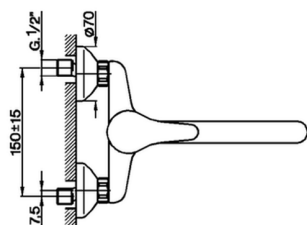

Exposed single lever sink mixer KITCHEN_EU000430

MODEL **EU000430**

Exposed single lever sink mixer, swivel spout

AVAILABLE FINISHINGS

CHARACTERISTICS

Cartridge Spare Parts **ZZ95274000**

40 mm Cartridge

Exposed single lever sink mixer KITCHEN_EU000430

cisal

EU 00040 (EU 00043)

- Monocomando livello
- Single lever sink mixer
- Einhand-Wand-Spültischbatterie
- Mitigeur évier mural

bar	PORTATA BOCCA DI EROGAZIONE * SPOUT FLOW RATE DURCHFLUSS WANNENEINLAUF DEBIT BEC DEVERSEUR l/min.
0,5	6
1	8
2	11.5
3	14
4	16
5	17.5