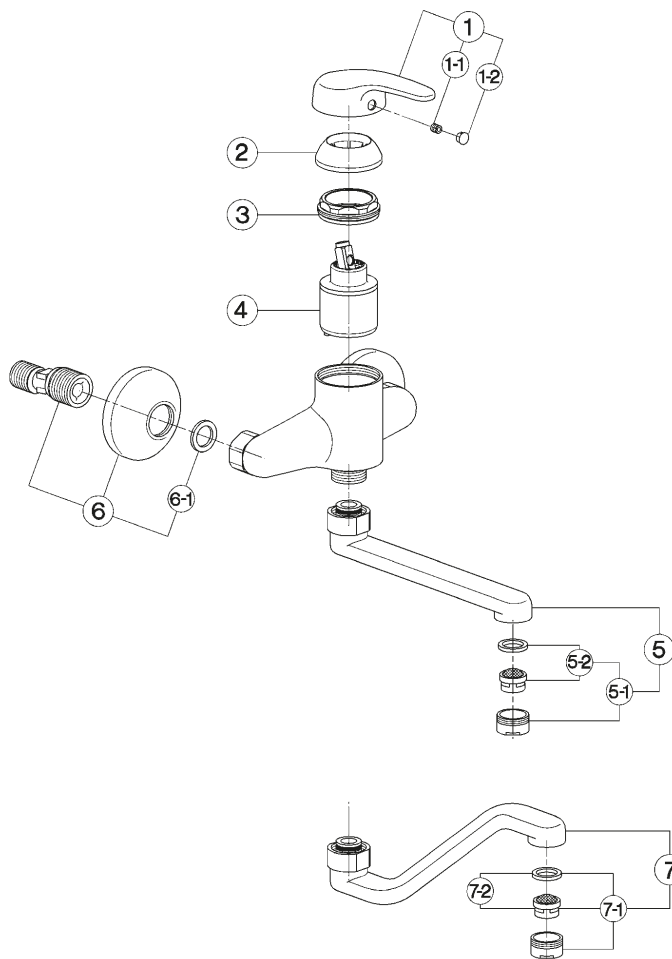

Exposed single lever sink mixer KITCHEN_EU000430

MODEL **EU000430**

Exposed single lever sink mixer, swivel spout

AVAILABLE FINISHINGS

CHARACTERISTICS

Cartridge Spare Parts **ZZ95274000**

40 mm Cartridge

Exposed single lever sink mixer KITCHEN_EU000430

cisal

EU 00040 (EU 00043)

- Monocomando livello
- Single lever sink mixer
- Einhand-Wand-Spültischbatterie
- Mitigeur évier mural

bar	PORTATA BOCCA DI EROGAZIONE * SPOUT FLOW RATE DURCHFLUSS WANNENEINLAUF DEBIT BEC DEVERSEUR l/min.
0,5	6
1	8
2	11.5
3	14
4	16
5	17.5