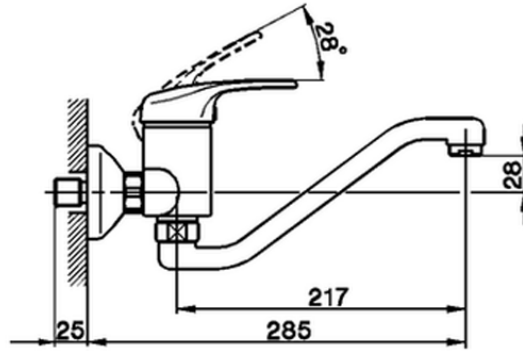

Exposed single lever sink mixer KITCHEN_EU000430

EU000430

<https://en.cisal.it/exposed-single-lever-sink-mixer-kitchen-eu000430>

2026-04-05