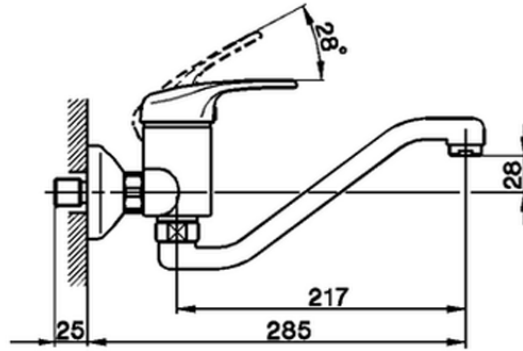

## Exposed single lever sink mixer KITCHEN\_EU000430

EU000430

<https://en.cisal.it/exposed-single-lever-sink-mixer-kitchen-eu000430>

2026-05-19