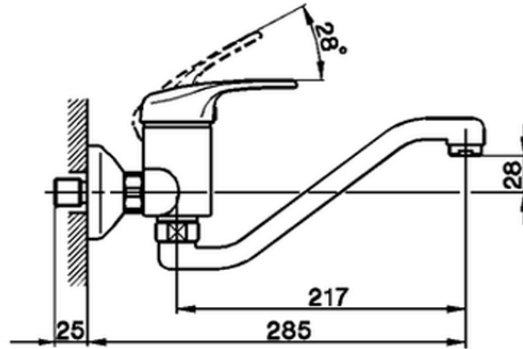

## Exposed single lever sink mixer KITCHEN\_EU000430

EU000430

<https://en.cisal.it/exposed-single-lever-sink-mixer-kitchen-eu000430>

2026-04-28