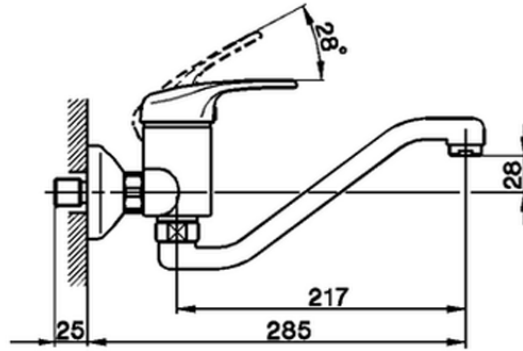

## Exposed single lever sink mixer KITCHEN\_EU000430

EU000430

<https://en.cisal.it/exposed-single-lever-sink-mixer-kitchen-eu000430>

2026-06-13