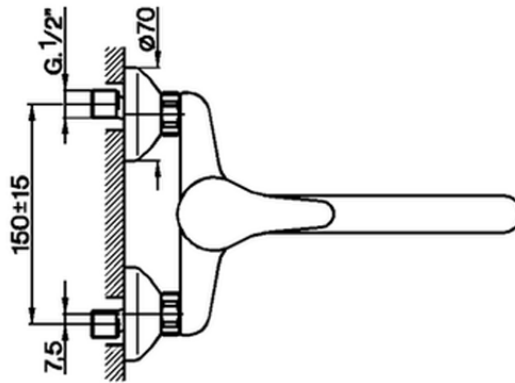

## Exposed single lever sink mixer KITCHEN\_EU000430

EU000430

<https://en.cisal.it/exposed-single-lever-sink-mixer-kitchen-eu000430>

2026-06-13