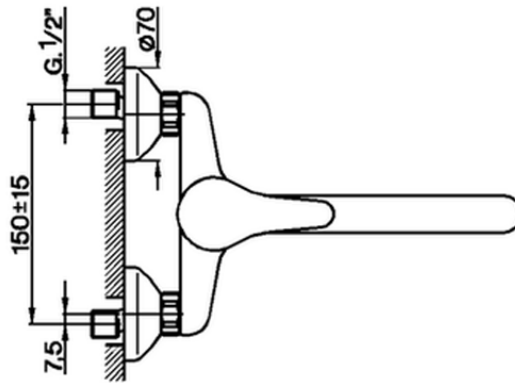

Exposed single lever sink mixer KITCHEN_EU000430

EU000430

<https://en.cisal.it/exposed-single-lever-sink-mixer-kitchen-eu000430>

2026-04-05