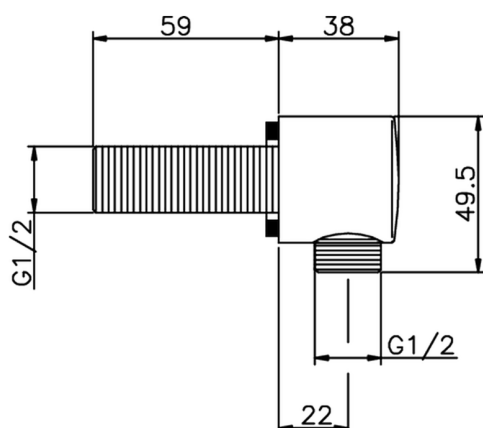

Elbow SHOWER_DS017320

MODEL **DS017320**

Elbow

AVAILABLE FINISHINGS

-  **21** 21 Chrome
-  **2B** 2B Polished Nickel
-  **40** 40 Matt Black
-  **4Q** 4Q Matt White

CHARACTERISTICS

2024-12-25