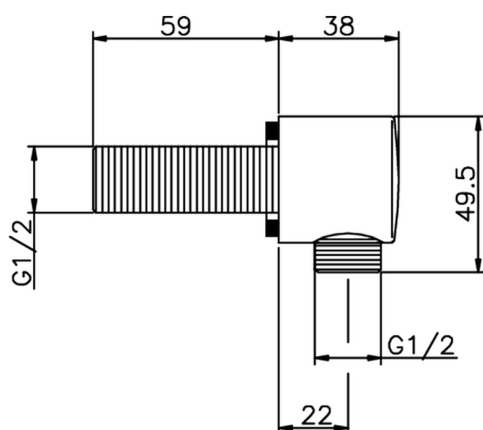

Elbow SHOWER_DS017320

MODEL **DS017320**

Elbow

AVAILABLE FINISHINGS

-  **21** 21 Chrome
-  **2B** 2B Polished Nickel
-  **40** 40 Matt Black
-  **4Q** 4Q Matt White

CHARACTERISTICS

2024-12-25