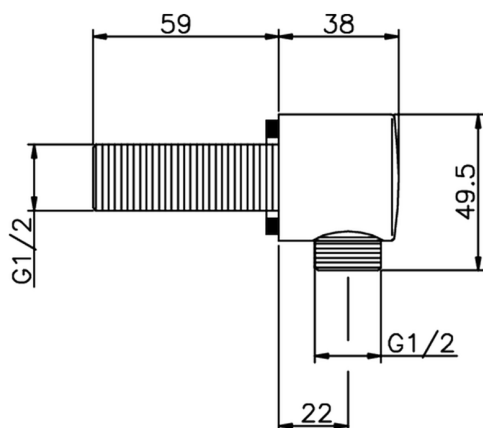

Elbow SHOWER_DS017320

MODEL **DS017320**

Elbow

AVAILABLE FINISHINGS

-  **21** 21 Chrome
-  **2B** 2B Polished Nickel
-  **40** 40 Matt Black
-  **4Q** 4Q Matt White

CHARACTERISTICS

2024-12-25