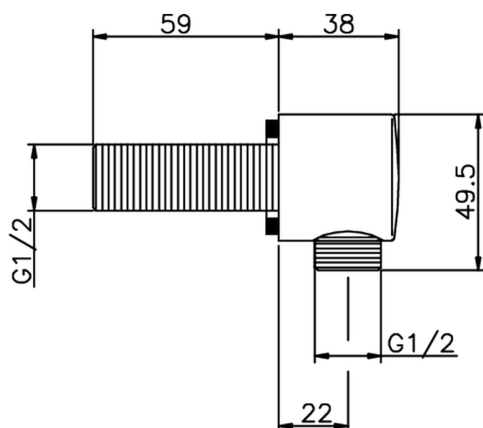

CHARACTERISTICS

2024-12-25