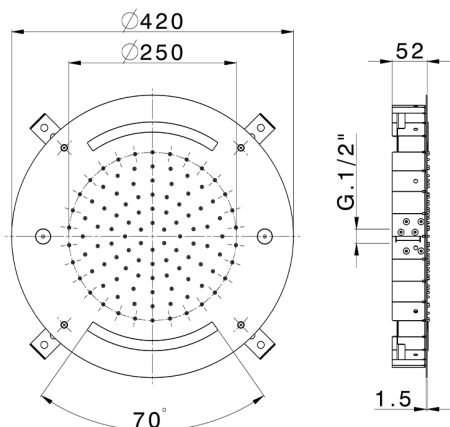

Ø 420 mm Chromotherapy Ceiling showerhead ZEN SHOWER_ZS0C0020

MODEL **ZS0C0020**

Ø 420 mm Chromotherapy Ceiling showerhead, rain, spraying and chromotherapy functions, with remote control included, Stainless Steel AISI 304

AVAILABLE FINISHINGS

- **D1** D1 Brushed Inox
- **40** 40 Matt Black
- **4Q** 4Q Matt White
- **5G** 5G Rose Gold
- **D2** D2 Polished Inox

CHARACTERISTICS

2026-05-19