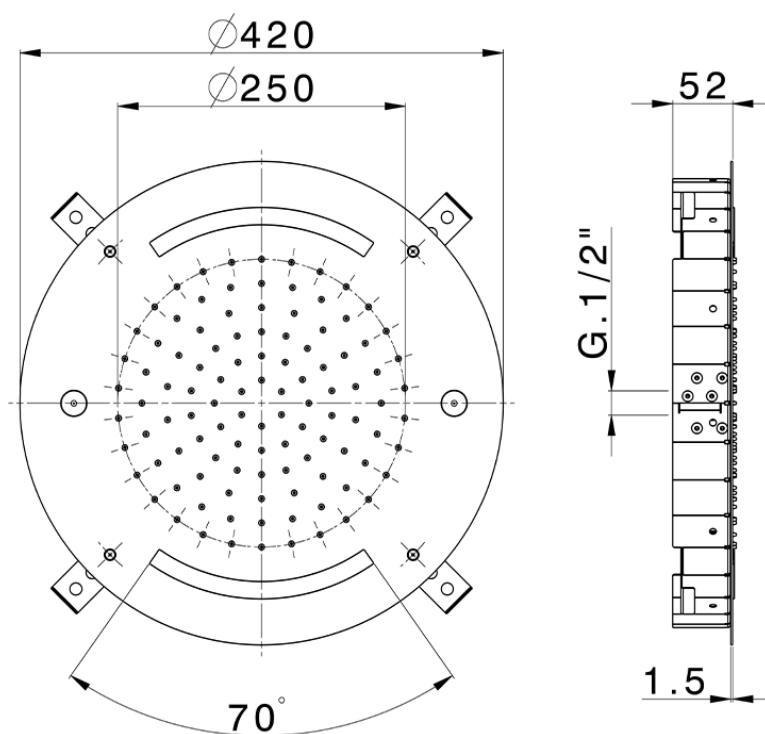

Ø 420 mm Chromotherapy Ceiling showerhead ZEN SHOWER_ZS0C0020

ZS0C0020

<https://en.cisal.it/o-420-mm-chromotherapy-ceiling-showerhead-zen-shower-zs0c0020>

2026-06-08