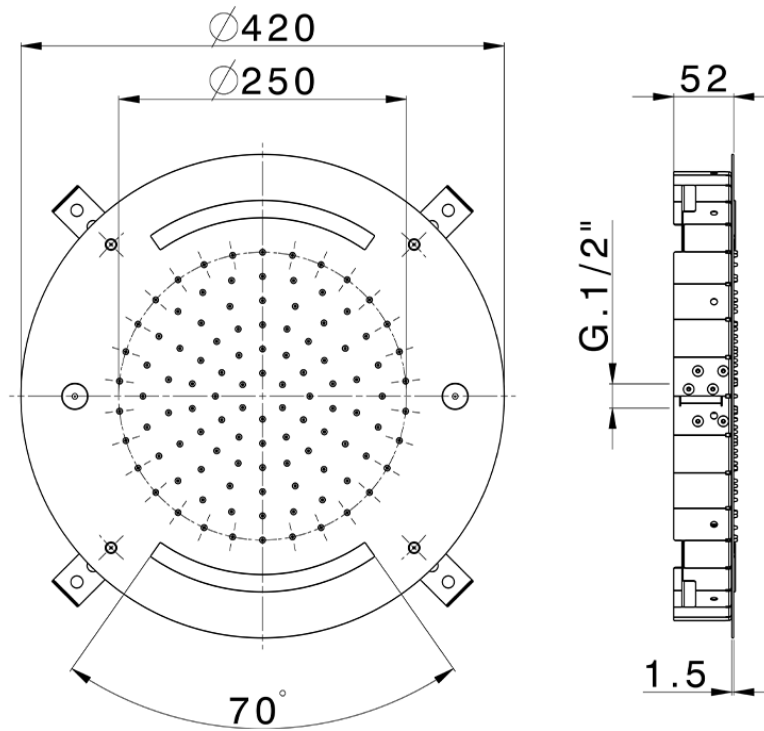

Ø 420 mm Chromotherapy Ceiling showerhead ZEN SHOWER_ZS0C0020

ZS0C0020

<https://en.cisal.it/o-420-mm-chromotherapy-ceiling-showerhead-zen-shower-zs0c0020>

2026-05-19