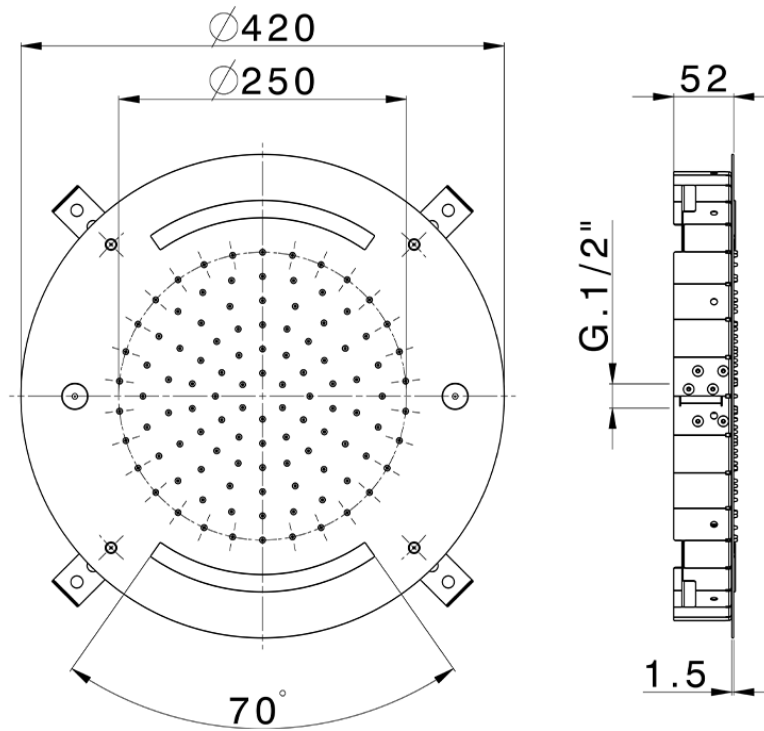

Ø 420 mm Chromotherapy Ceiling showerhead ZEN SHOWER_ZS0C0020

ZS0C0020

<https://en.cisal.it/o-420-mm-chromotherapy-ceiling-showerhead-zen-shower-zs0c0020>

2026-04-28