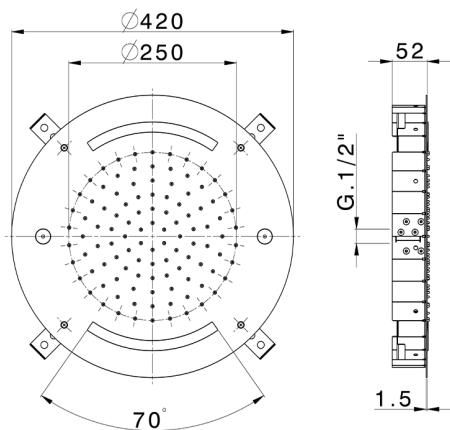

Ø 420 mm Chromotherapy Ceiling showerhead ZEN SHOWER_ZS0C0020

MODEL **ZS0C0020**

Ø 420 mm Chromotherapy Ceiling showerhead, rain, spraying and chromotherapy functions, with remote control included, Stainless Steel AISI 304

AVAILABLE FINISHINGS

- **D1** D1 Brushed Inox
- **40** 40 Matt Black
- **4Q** 4Q Matt White
- **5G** 5G Rose Gold
- **D2** D2 Polished Inox

CHARACTERISTICS

2026-06-09