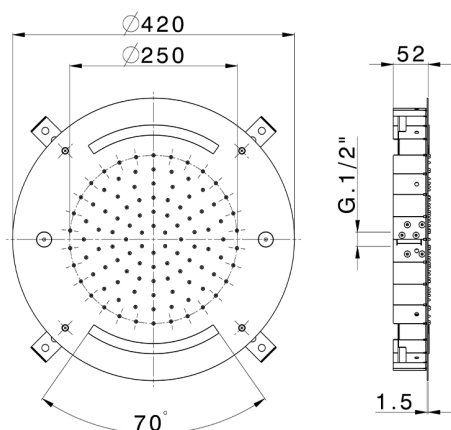

Ø 420 mm Chromotherapy Ceiling showerhead ZEN SHOWER_ZS0C0020

MODEL **ZS0C0020**

Ø 420 mm Chromotherapy Ceiling showerhead, rain, spraying and chromotherapy functions, with remote control included, Stainless Steel AISI 304

AVAILABLE FINISHINGS

- **D1** D1 Brushed Inox
- **40** 40 Matt Black
- **4Q** 4Q Matt White
- **5G** 5G Rose Gold
- **D2** D2 Polished Inox

CHARACTERISTICS

2026-06-14