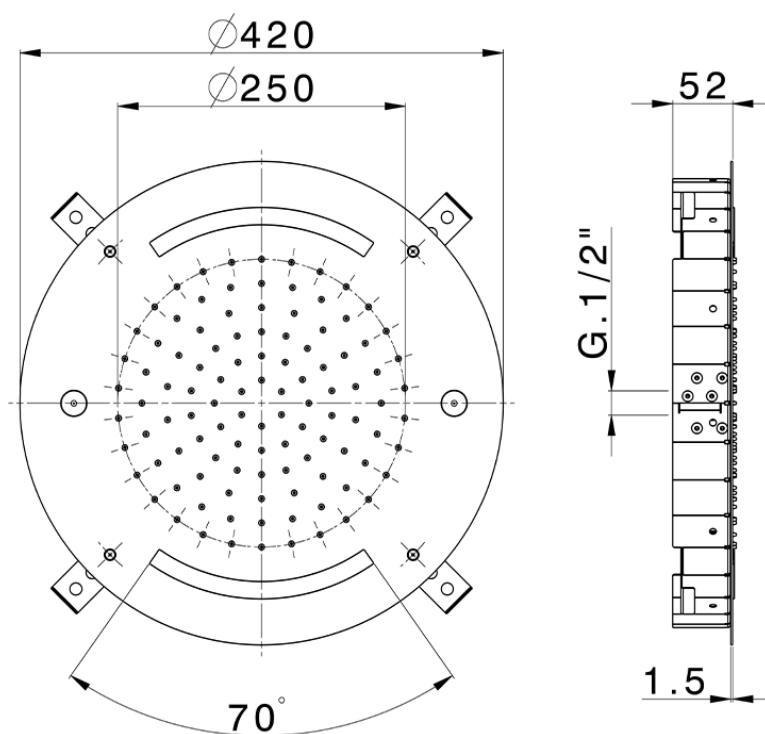

Ø 420 mm Chromotherapy Ceiling showerhead ZEN SHOWER_ZS0C0020

ZS0C0020

<https://en.cisal.it/o-420-mm-chromotherapy-ceiling-showerhead-zen-shower-zs0c0020>

2026-04-08