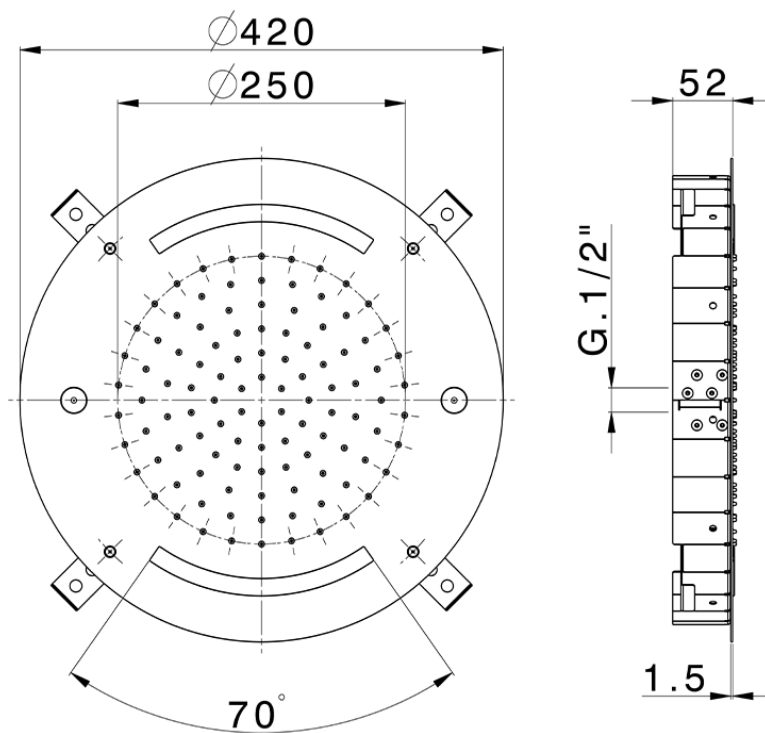

## Ø 420 mm Chromotherapy Ceiling showerhead ZEN SHOWER\_ZS0C0020

ZS0C0020

<https://en.cisal.it/o-420-mm-chromotherapy-ceiling-showerhead-zen-shower-zs0c0020>

2026-05-19