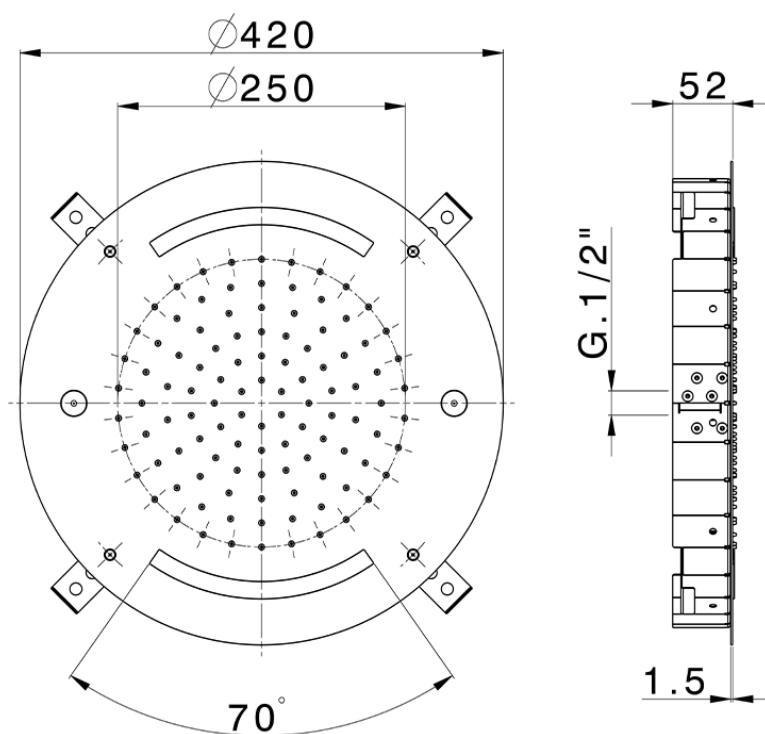

## Ø 420 mm Chromotherapy Ceiling showerhead ZEN SHOWER\_ZS0C0020

ZS0C0020

<https://en.cisal.it/o-420-mm-chromotherapy-ceiling-showerhead-zen-shower-zs0c0020>

2026-06-13